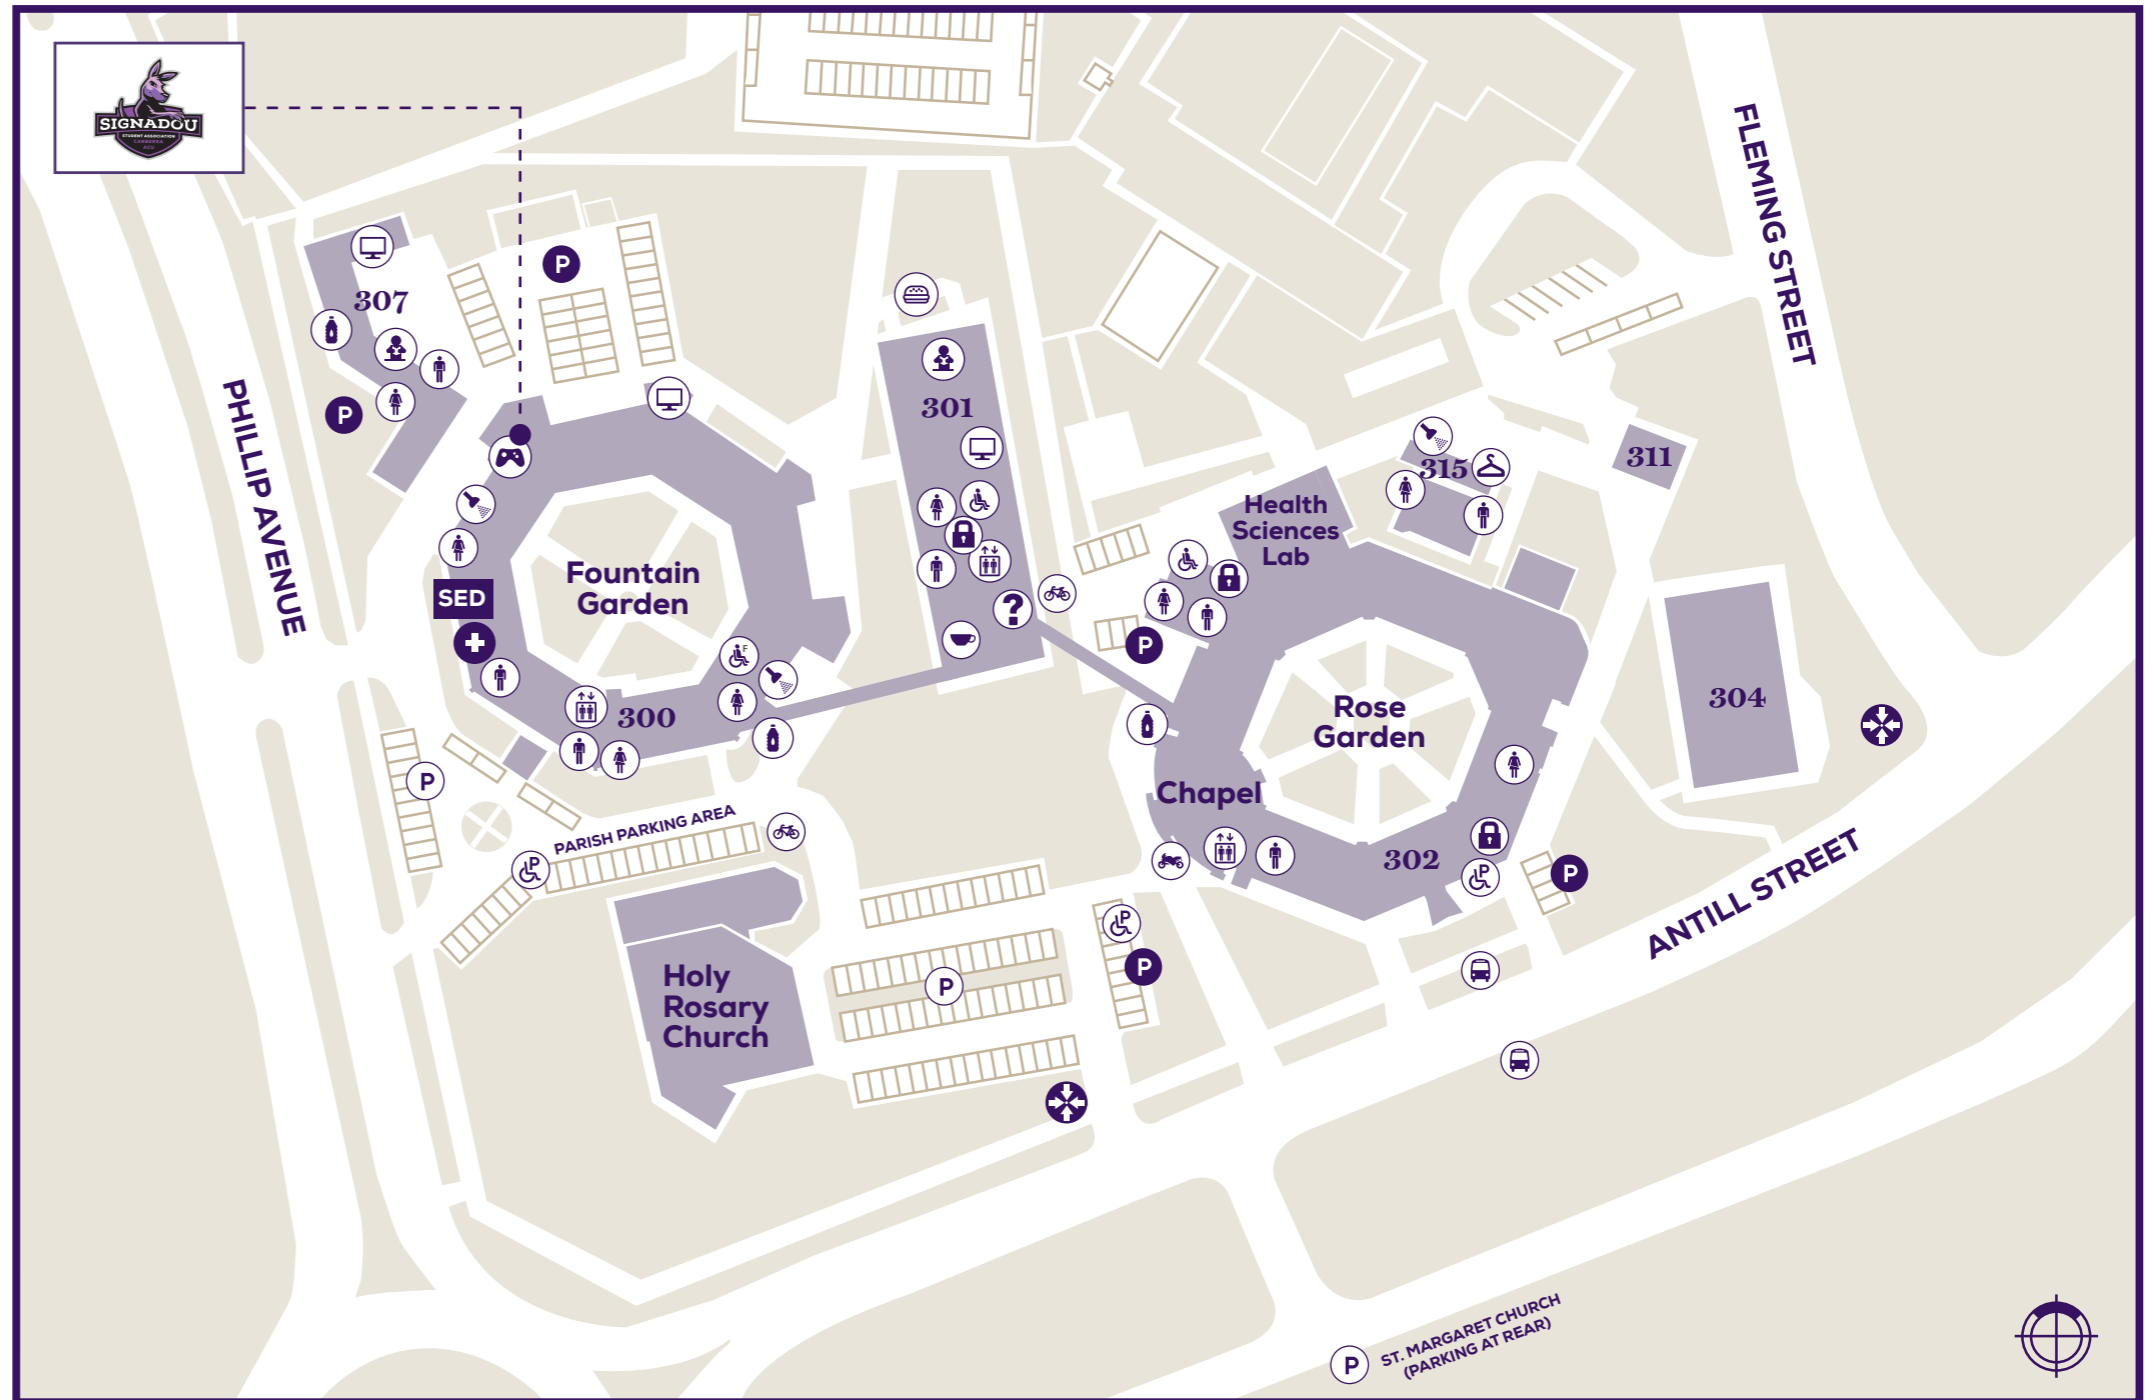

**STUDENT AMENITY MAP**

Canberra Campus (Signadou)  
223 Antill Street, Watson, ACT 2602

300	Blackfriars Building	307	Blackfriars Ancillary Building
301	Veritas Building	311	Visual Arts Building
302	Signadou Building	315	Swimming Pool
304	Sports Court		

**Student services**

BUILDING	LEVEL	DESCRIPTION
300	G	Student Experience Directorate - Careers and Employability - Academic Skills Unit - Student Welfare - Student Life 300.G.17A Signadou Student Association (SSA)
	1	300.1.01 IT Support
301	G	AskACU Centre Lewins Library
	1	Campus Ministry
302	G	302.G.03 HDR/Post Grad Chapel
307	G	307.G.04 Indigenous Higher Education Unit

**Facilities**

BUILDING	LEVEL	DESCRIPTION
300	G	300.G.17 Student Commons Area 300.G.22 PC & Printing
301	G	Student study/quiet area Lewins Library PC & Printing Student Lockers
302	G	Student Lockers
304	G	Sports Court
307	1	307.1.01 PC and Printing
315	G	Swimming Pool

The University respectfully acknowledges the Ngunnawal people as the traditional custodians of the land on which this campus is situated.

**Legend**

	Accessible toilets		Cafe/Restaurant		Common Area		Drink/Refill water station
	Male Toilets		Accessible Parking		Study/Quiet Area		PC & Printing Facility
	Female Toilets		Staff Parking		IT Support		
	Lift		General Parking Area		Motorcycle Parking		
	Changing Room		Bike Rack		Emergency Assembly Point		
	Shower Room		Bus Stop/Station		HDR/Post Grad. Room		
	Lockers		BBQ Area		Student Experience Directorate		
	First Aid Station		AskACU Centre		Tram Services		