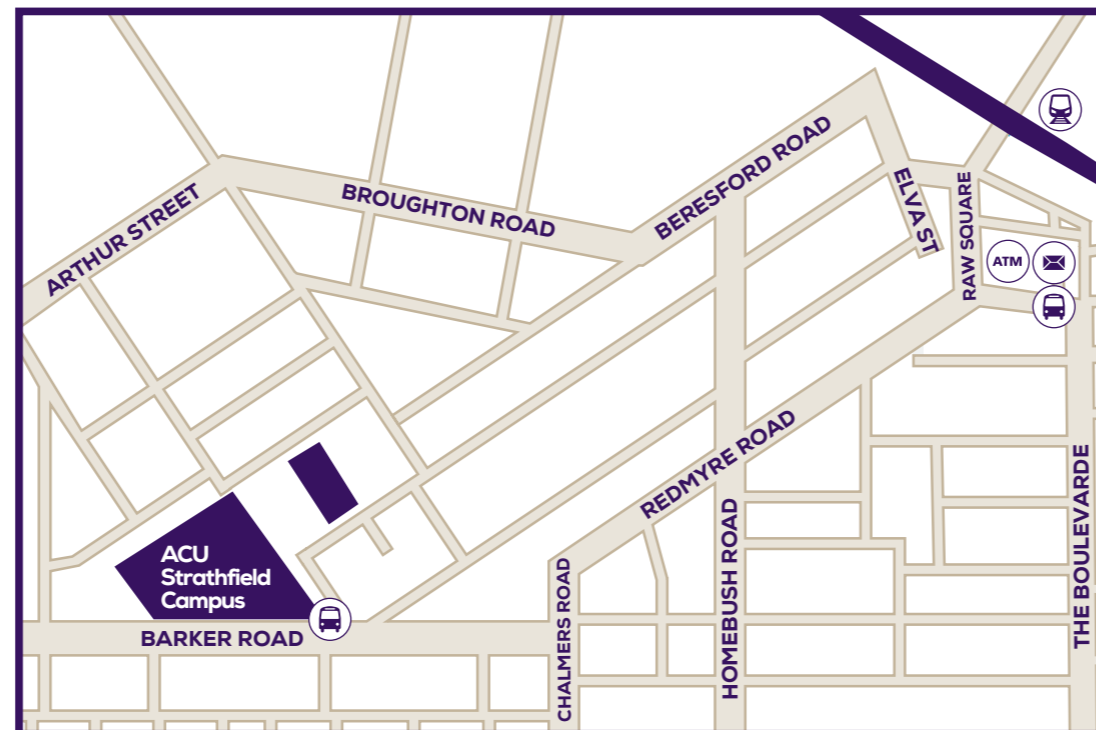

600	Mount Royal	610	Barron Memorial Chapel
601	Lecture Hall (Quiet Room)	611	Mullen Building
602	Brother D.M. Stewart Library	612	Building
603	McGlade Art Gallery	613	St. Edmund Building
604	Visual Art Hut	614	Building
605	Pottery and Ceramics	616	Biomechanics Lab.
606	Library Serials/Mac Lab.	617	Underground carpark
607	Art and Music Rooms	640	Edward Clancy Building
		641	Mary Aikenhead Clinic

Student services

BUILDING	LEVEL	DESCRIPTION
600 Mount Royal	G	Campus Ministry
	1	Careers and Employability Facilities Management
613 St. Edmund Building	G	AskACU Centre Student Life Student Welfare Access and Disability Service Academic Skills Unit Careers and Employability Strathfield Campus Student Association (SCSA) 613.G.08 First Peoples and Equity Pathways (Yalbalanga IHEU)
614 Building	G	Campus IT Support

Facilities

BUILDING	LEVEL	DESCRIPTION
600	G	600.G.39 The Track Cafe 600.G.16 First Aid Room
602	G	602.G.07 PC & Printing Facility
	1	602.1.01 Library Resources Student study/quiet area
	2	602.2.05 PC & Printing Facility
611	G	Atrium
	1	611.1.01 HDR/Post Grad. Room
612	1	612.1.06 HDR/Post Grad. Room
613	G	613.G.30A Parenting Room
617	B1	Male & Female Change Rooms/Lockers
640	G	640.G.44 First Aid Room 640.G.26 ACU Sport Gym
	1	640.1.39B & 640.1.41A Changing Room/Lockers/ Shower Room Student Breakout Area 640.1.47 HDR/ Post Grad. Room 640.1.50A HDR/Post Grad. Room

Legend

	Accessible toilets		Post Box		PC & Printing Facility
	Public Toilets		Accessible Parking		Study/Quiet Area
	ACU Sport Gym		Staff Parking		IT Support
	Changing Room		General Parking Area		HDR/Post Grad. Room
	Shower Room		Bike Rack/Lockers		Student Experience Directorate
	Lockers		Bus Stop / Station		Emergency Assembly Point
	BBQ Area		ACU Shuttle Bus		ATM
	First Aid Station		Train Station		AusPost Parcel Lockers
	Cafe		AskACU Centre		
	Drink/Refill water station		Lift