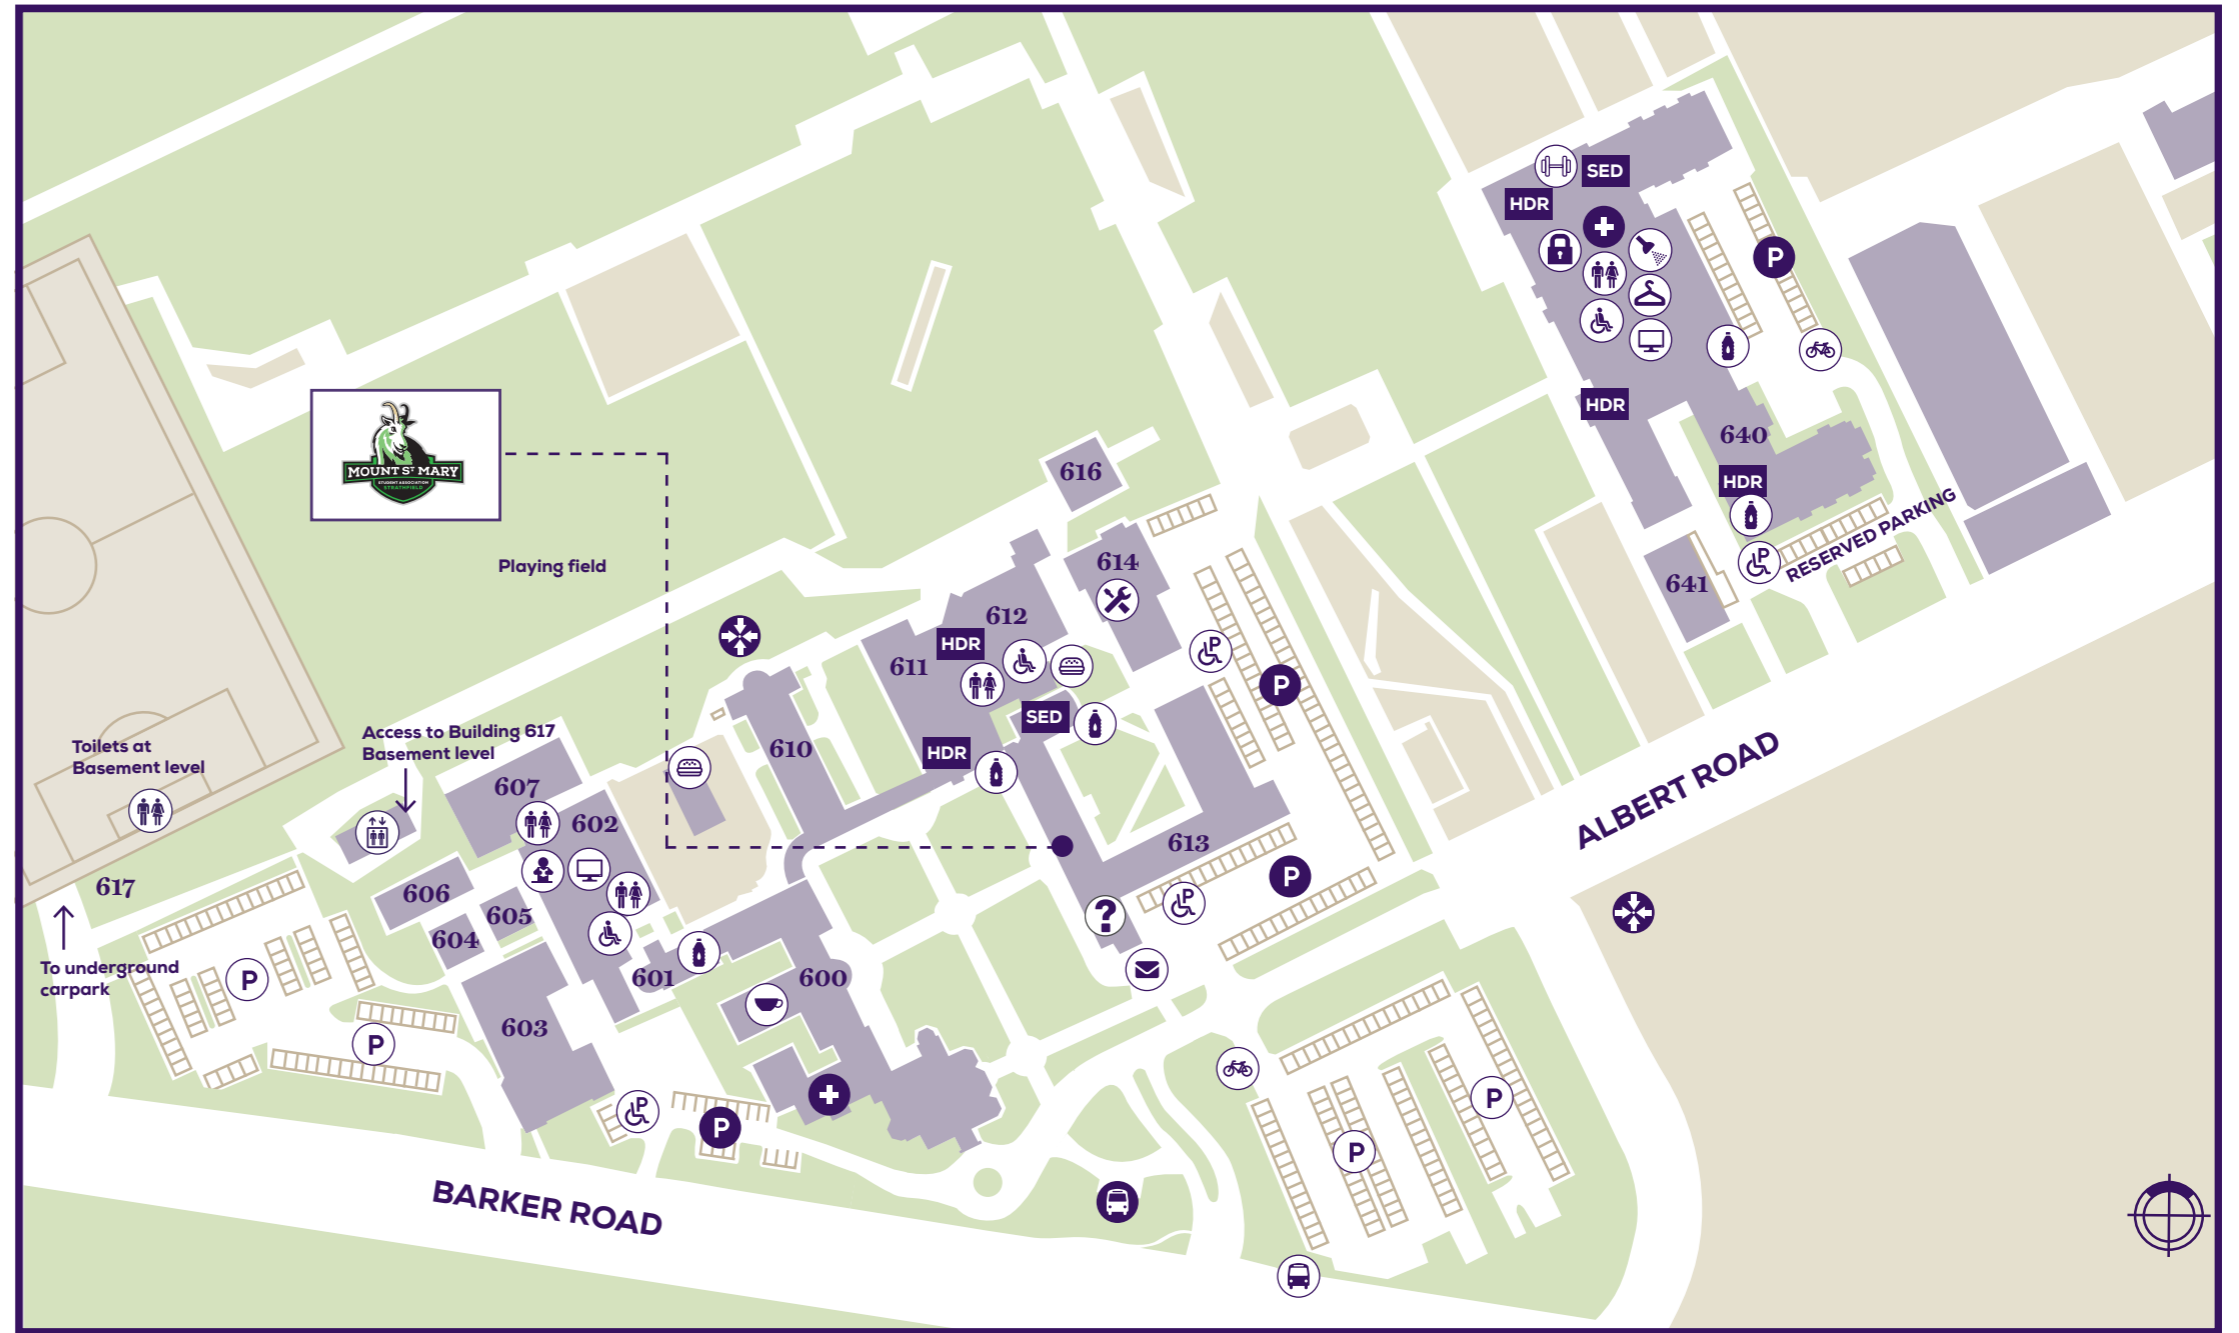

**STUDENT AMENITY MAP**

**Strathfield Campus (Mount Saint Mary)**  
25A Barker Road, Strathfield, NSW 2135

600	Mount Royal	610	Barron Memorial Chapel
601	Lecture Hall (Quiet Room)	611	Mullen Building
602	Brother D.M. Stewart Library	612	Building
603	McGlade Art Gallery	613	St. Edmund Building
604	Visual Art Hut	614	Building
605	Pottery and Ceramics	616	Biomechanics Lab.
606	Library Serials/Mac Lab.	617	Underground carpark
607	Art and Music Rooms	640	Edward Clancy Building
		641	Mary Aikenhead Clinic

**Student services**

BUILDING	LEVEL	DESCRIPTION
600 Mount Royal	G	Campus Ministry
	1	Careers and Employability Facilities Management
613 St. Edmund Building	G	AskACU Centre Student Life Student Welfare Access and Disability Service Academic Skills Unit Careers and Employability Strathfield Campus Student Association (SCSA) 613.G.08 First Peoples and Equity Pathways (Yalbalanga IHEU)
614 Building	G	Campus IT Support

**Legend**

	Accessible toilets		Post Box		PC & Printing Facility
	Public Toilets		Accessible Parking		Study/Quiet Area
	ACU Sport Gym		Staff Parking		IT Support
	Changing Room		General Parking Area		HDR/Post Grad. Room
	Shower Room		Bike Rack/Lockers		Student Experience Directorate
	Lockers		Bus Stop / Station		Emergency Assembly Point
	BBQ Area		ACU Shuttle Bus		ATM
	First Aid Station		Train Station		AusPost Parcel Lockers
	Cafe		AskACU Centre		
	Drink/Refill water station		Lift		