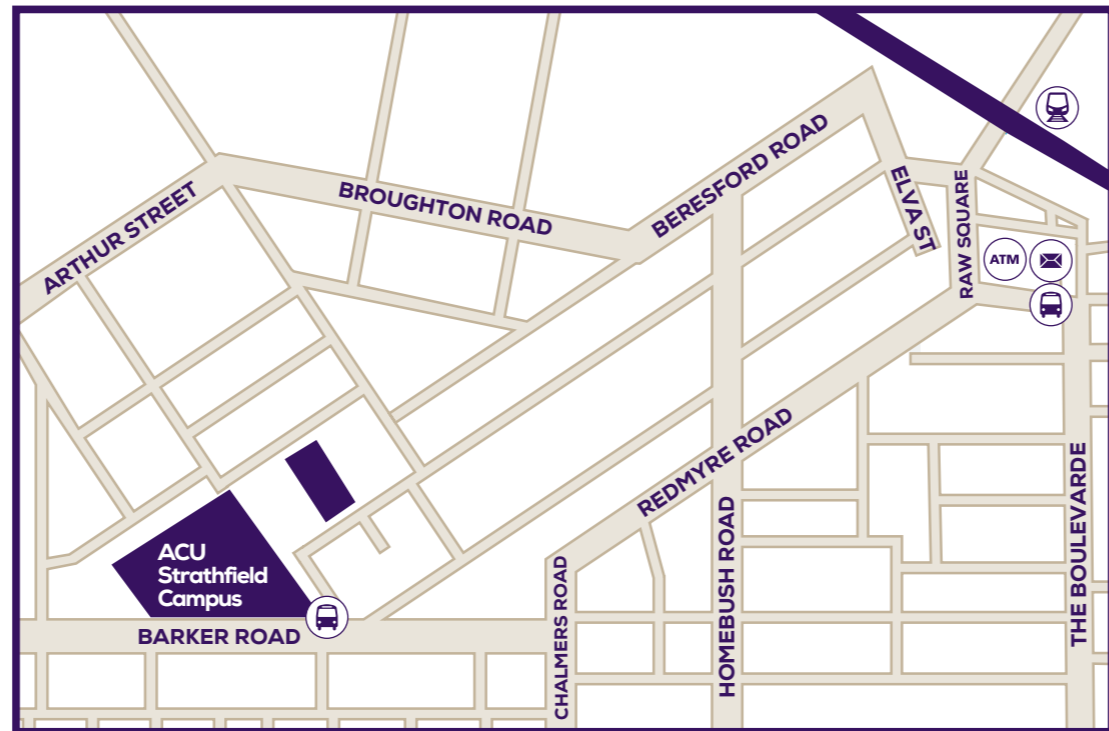

Student services

BUILDING	LEVEL	DESCRIPTION
600 Mount Royal	G	Campus Ministry International Student Support
	1	Careers and Employability Facilities Management
602 Bro. D.M. Stewart Library	G	IT assistance / support
613 St. Edmund Building	G	AskACU Centre Student Life Counselling Services Access and Disability Service Academic Skills Unit Careers and Employability Strathfield Campus Student Association (SCSA) 613.G.08 First Peoples and Equity Pathways (Yalbalanga IHEU)
614 Building	G	Campus IT Service Delivery
	1	Academic Skills Unit

Facilities

BUILDING	LEVEL	DESCRIPTION
600	G	600.G.39 The Track Cafe 600.G.16 First Aid Room
602	G	602.G.07 PC & Printing Facility
	1	602.1.01 Computer Facility Student study/quiet area
	2	602.2.05 PC & Printing Facility
611	G	611.G.03 Collaborative Classroom
	1	611.1.01 HDR/Post Grad. Room
612	1	612.1.06 HDR/Post Grad. Room
613	G	613.G.30A Parenting Room
617	B1	Male & Female Change Rooms/Lockers
640	G	640.G.45A PC & Printing Facility 640.G.44 First Aid Room 640.G.26 ACU Sport Gym
	1	640.1.39B & 640.1.41A Changing Room/Lockers/ Shower Room Student Breakout Area 640.1.26, 640.1.47, 640.1.47A,B,C 640.1.50A HDR/Post Grad. Room

Legend

	Accessible toilets		Post Box		PC & Printing Facility
	Public Toilets		Accessible Parking		Study/Quiet Area
	ACU Sport Gym		Staff Parking		IT Support
	Changing Room		General Parking Area		HDR/Post Grad. Room
	Shower Room		Bike Rack/Lockers		Student Support Services
	Lockers		Bus Stop / Station		Emergency Assembly Point
	BBQ Area		ACU Shuttle Bus		ATM
	First Aid Station		Train Station		
	Cafe		AskACU Centre		
	Drink/Refill water station		Lift		

The University respectfully acknowledges the Dharug/ Dharruk people as the traditional custodians of the land on which this campus is situated.