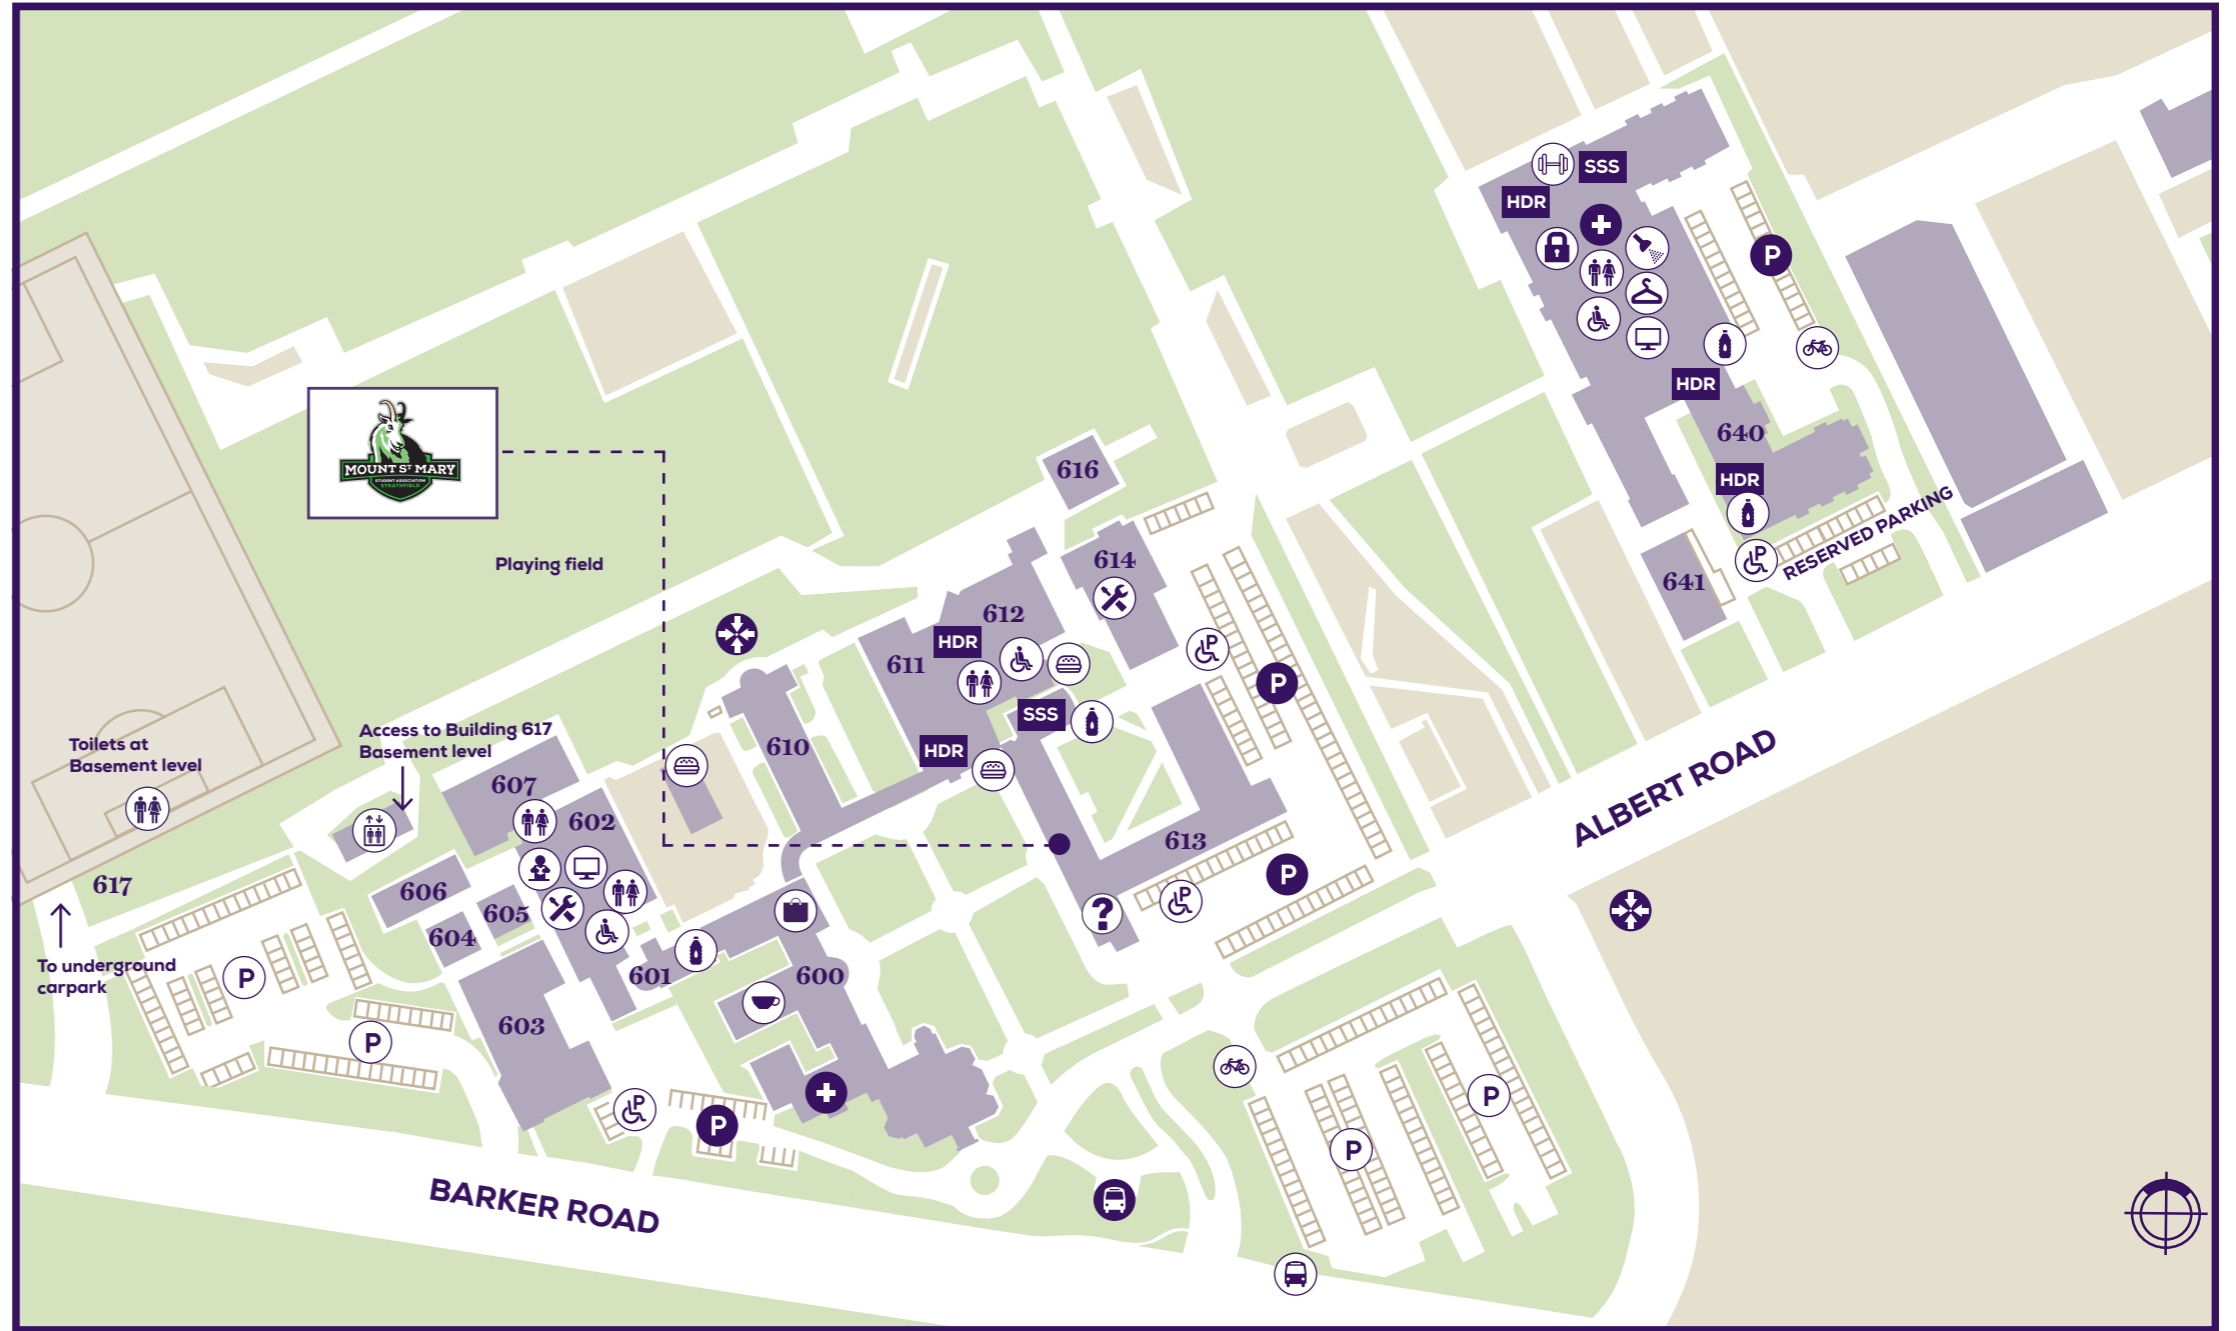

STUDENT AMENITY MAP

Strathfield Campus (Mount Saint Mary)
25A Barker Road, Strathfield, NSW 2135

600	Mount Royal	610	Barron Memorial Chapel
601	Lecture Hall (Quiet Room)	611	Mullen Building
602	Brother D.M. Stewart Library	612	Building
603	McGlade Art Gallery	613	St. Edmund Building
604	Visual Art Hut	614	Building
605	Pottery and Ceramics	616	Biomechanics Lab.
606	Library Serials/Mac Lab.	617	Underground carpark
607	Art and Music Rooms	640	Edward Clancy Building
		641	Mary Aikenhead Clinic

Student services

BUILDING	LEVEL	DESCRIPTION
600 Mount Royal	G	Campus Ministry International Student Support
	1	Careers and Employability Facilities Management
602 Bro. D.M. Stewart Library	G	IT assistance / support
613 St. Edmund Building	G	AskACU Centre Student Life Counselling Services Access and Disability Service Academic Skills Unit Careers and Employability Strathfield Campus Student Association (SCSA) 613.G.08 First Peoples and Equity Pathways (Yalbalanga IHEU)
614 Building	G	Campus IT Service Delivery
	1	Academic Skills Unit

Legend

	Accessible toilets		Post Box		PC & Printing Facility
	Public Toilets		Accessible Parking		Study/Quiet Area
	ACU Sport Gym		Staff Parking		IT Support
	Changing Room		General Parking Area		HDR/Post Grad. Room
	Shower Room		Bike Rack/Lockers		Student Support Services
	Lockers		Bus Stop / Station		Emergency Assembly Point
	BBQ Area		ACU Shuttle Bus		ATM
	First Aid Station		Train Station		
	Cafe		AskACU Centre		
	Drink/Refill water station		Lift		

The University respectfully acknowledges the Dharug/ Dharruk people as the traditional custodians of the land on which this campus is situated.