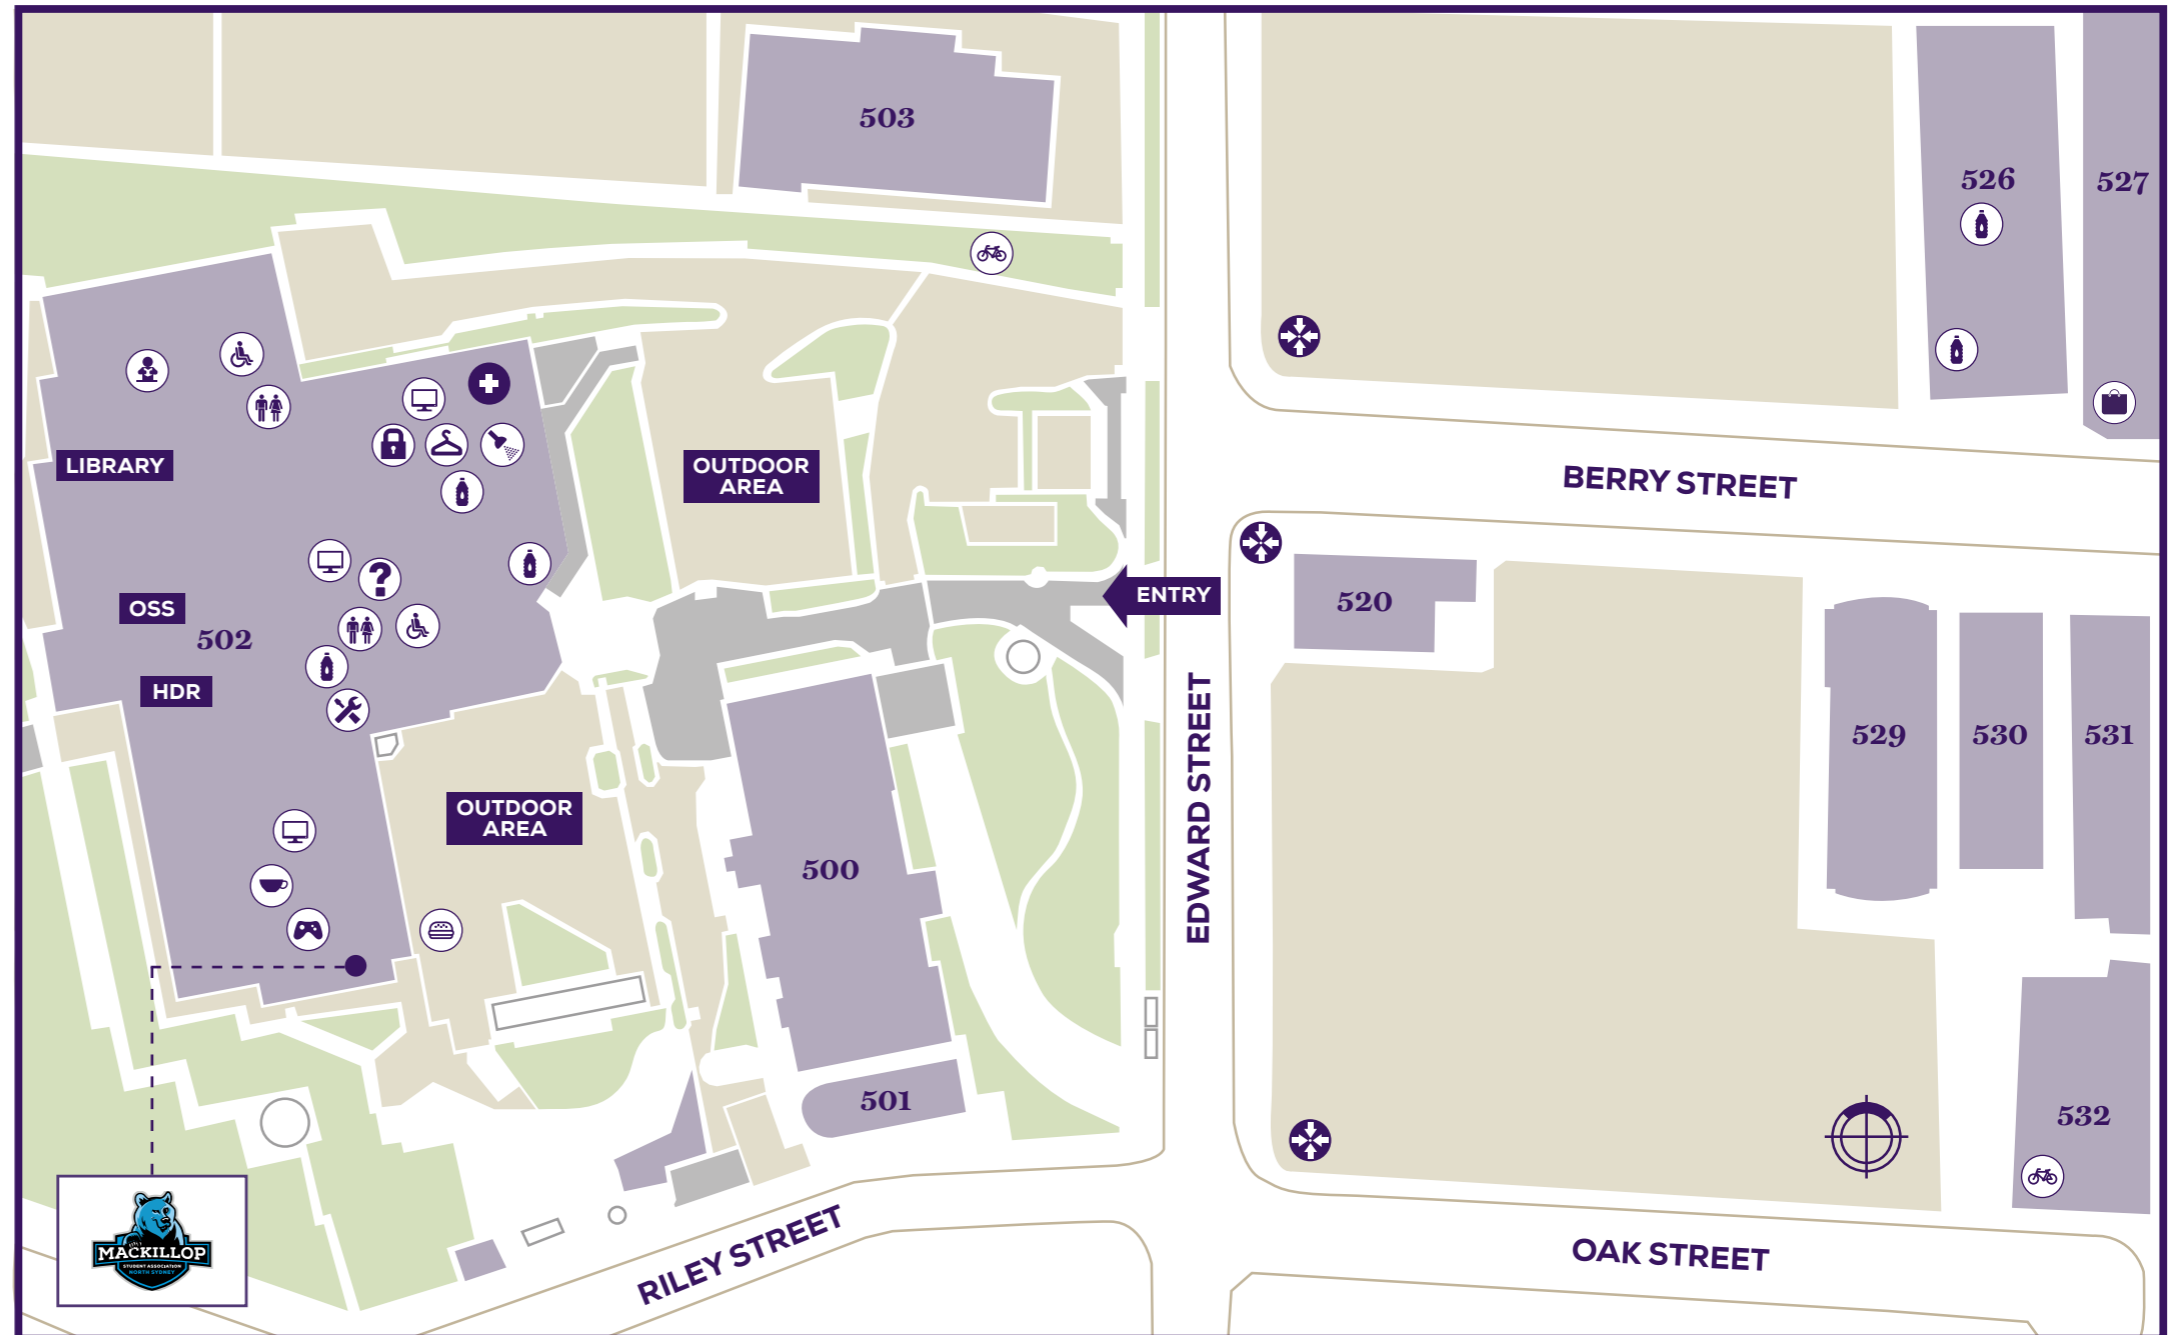

**STUDENT AMENITY MAP**

**North Sydney Campus (MacKillop)**

40 Edward Street, North Sydney, NSW 2060

500	Vice-Chancellery Building (40 Edward Street)	530	23 Berry Street
501	Chapel (Our Lady Seat of Wisdom)	531	25-29 Berry Street
502	James Carroll Building (40 Edward Street)	532	Tenison Woods House (8-20 Napier Street)
503	42 Edward Street	533	Caroline Chisholm House (33 Berry Street)
520	La Salle House (3 Berry Street)	540	Mary MacKillop Place (7 Mount Street)
526	Champagnat House (8-10 Berry Street)	546	213 Miller Street
527	12-16 Berry Street		
529	19-21 Berry Street		

**Student services**

BUILDING	LEVEL	DESCRIPTION
502	1	502.1.35 First Aid Room/Parenting Room
	3	AskACU Centre - Counselling Services - Academic Skills Unit - Career Development Services - Student Enrichment - Disability Services 502.3.04 MacKillop Student Association (MAKSA)
503	1	Global and Education Pathways International Student Advisor
526	3	Medical Centre
	6	Yalbalinga IHEU
532	G	Facilities Management

**Facilities**

BUILDING	LEVEL	DESCRIPTION
502	G	Library/Student Study Area (access from level 2)
	1	Female Shower and Change Room Male Shower and Change Room Library/Student Study Area
	2	502.2.30 Multi-Faith Room
	3	Cafe Student Breakout (outdoor area)
526	1	Student Lounge
	4	Student Lounge/Breakout Area
	6	Student Lounge/Breakout Area
527	G	The School Locker campus store
532	6	532.6.19 HDR (Peter Faber Business School)
533	G	Student Hub Collaborate Plus ACU Sport Gym
	1	The Track
	8	533.8.23 HDR (Institute for Social Justice)

**Legend**

	Accessible toilets		Cafe		AskACU Centre
	Public Toilets		ATM		PC & Printing Facility
	Emergency Assembly Point		Post Box		Common Area
	Changing Room		Drink/Refill water station		Study/Quiet Area
	Shower Room		Bike Rack		IT Support
	The School Locker campus store		Bus Stop/Station		Accessible Parking
	BBQ Area		HDR/Post Grad. Room		Staff Parking
	First Aid Station		OSS		Office of Student Success