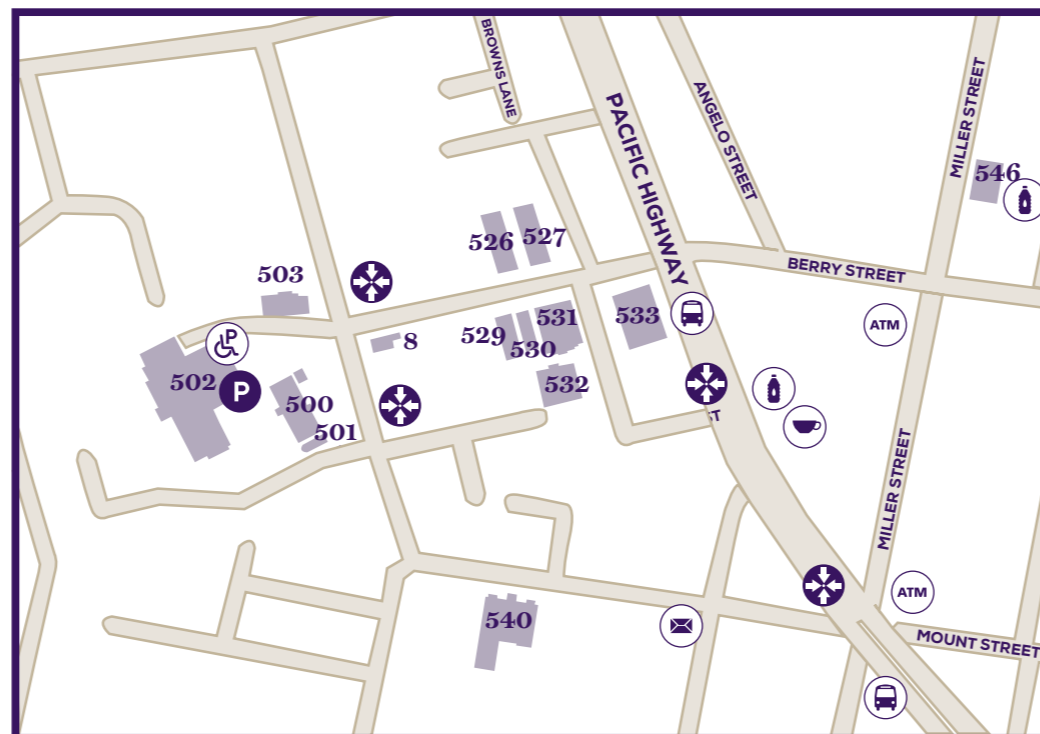

500	Vice-Chancellery Building (40 Edward Street)	530	23 Berry Street
501	Chapel (Our Lady Seat of Wisdom)	531	25-29 Berry Street
502	James Carroll Building (40 Edward Street)	532	Tenison Woods House (8-20 Napier Street)
503	42 Edward Street	533	Caroline Chisholm House (33 Berry Street)
520	La Salle House (3 Berry Street)	540	Mary MacKillop Place (7 Mount Street)
526	Champagnat House (8-10 Berry Street)	546	213 Miller Street
527	12-16 Berry Street		
529	19-21 Berry Street		

Student services

BUILDING	LEVEL	DESCRIPTION
502	1	502.1.35 First Aid Room/Parenting Room
	3	AskACU Centre - Counselling Services - Academic Skills Unit - Career Development Services - Student Enrichment - Disability Services 502.3.04 MacKillop Student Association (MAKSA)
503	1	Global and Education Pathways International Student Advisor
526	3	Medical Centre
	6	Yalbalinga IHEU
532	G	Facilities Management

Facilities

BUILDING	LEVEL	DESCRIPTION
502	G	Library/Student Study Area (access from level 2)
	1	Female Shower and Change Room Male Shower and Change Room Library/Student Study Area
	2	502.2.30 Multi-Faith Room
	3	Cafe Student Breakout (outdoor area)
526	1	Student Lounge
	4	Student Lounge/Breakout Area
	6	Student Lounge/Breakout Area
527	G	The School Locker campus store
532	6	532.6.19 HDR (Peter Faber Business School)
533	G	Student Hub Collaborate Plus ACU Sport Gym
	1	The Track
	8	533.8.23 HDR (Institute for Social Justice)

Legend

	Accessible toilets		Cafe		AskACU Centre
	Public Toilets		ATM		PC & Printing Facility
	Emergency Assembly Point		Post Box		Common Area
	Changing Room		Drink/Refill water station		Study/Quiet Area
	Shower Room		Bike Rack		IT Support
	The School Locker campus store		Bus Stop/Station		Accessible Parking
	BBQ Area		HDR/Post Grad. Room		Staff Parking
	First Aid Station		OSS		Office of Student Success