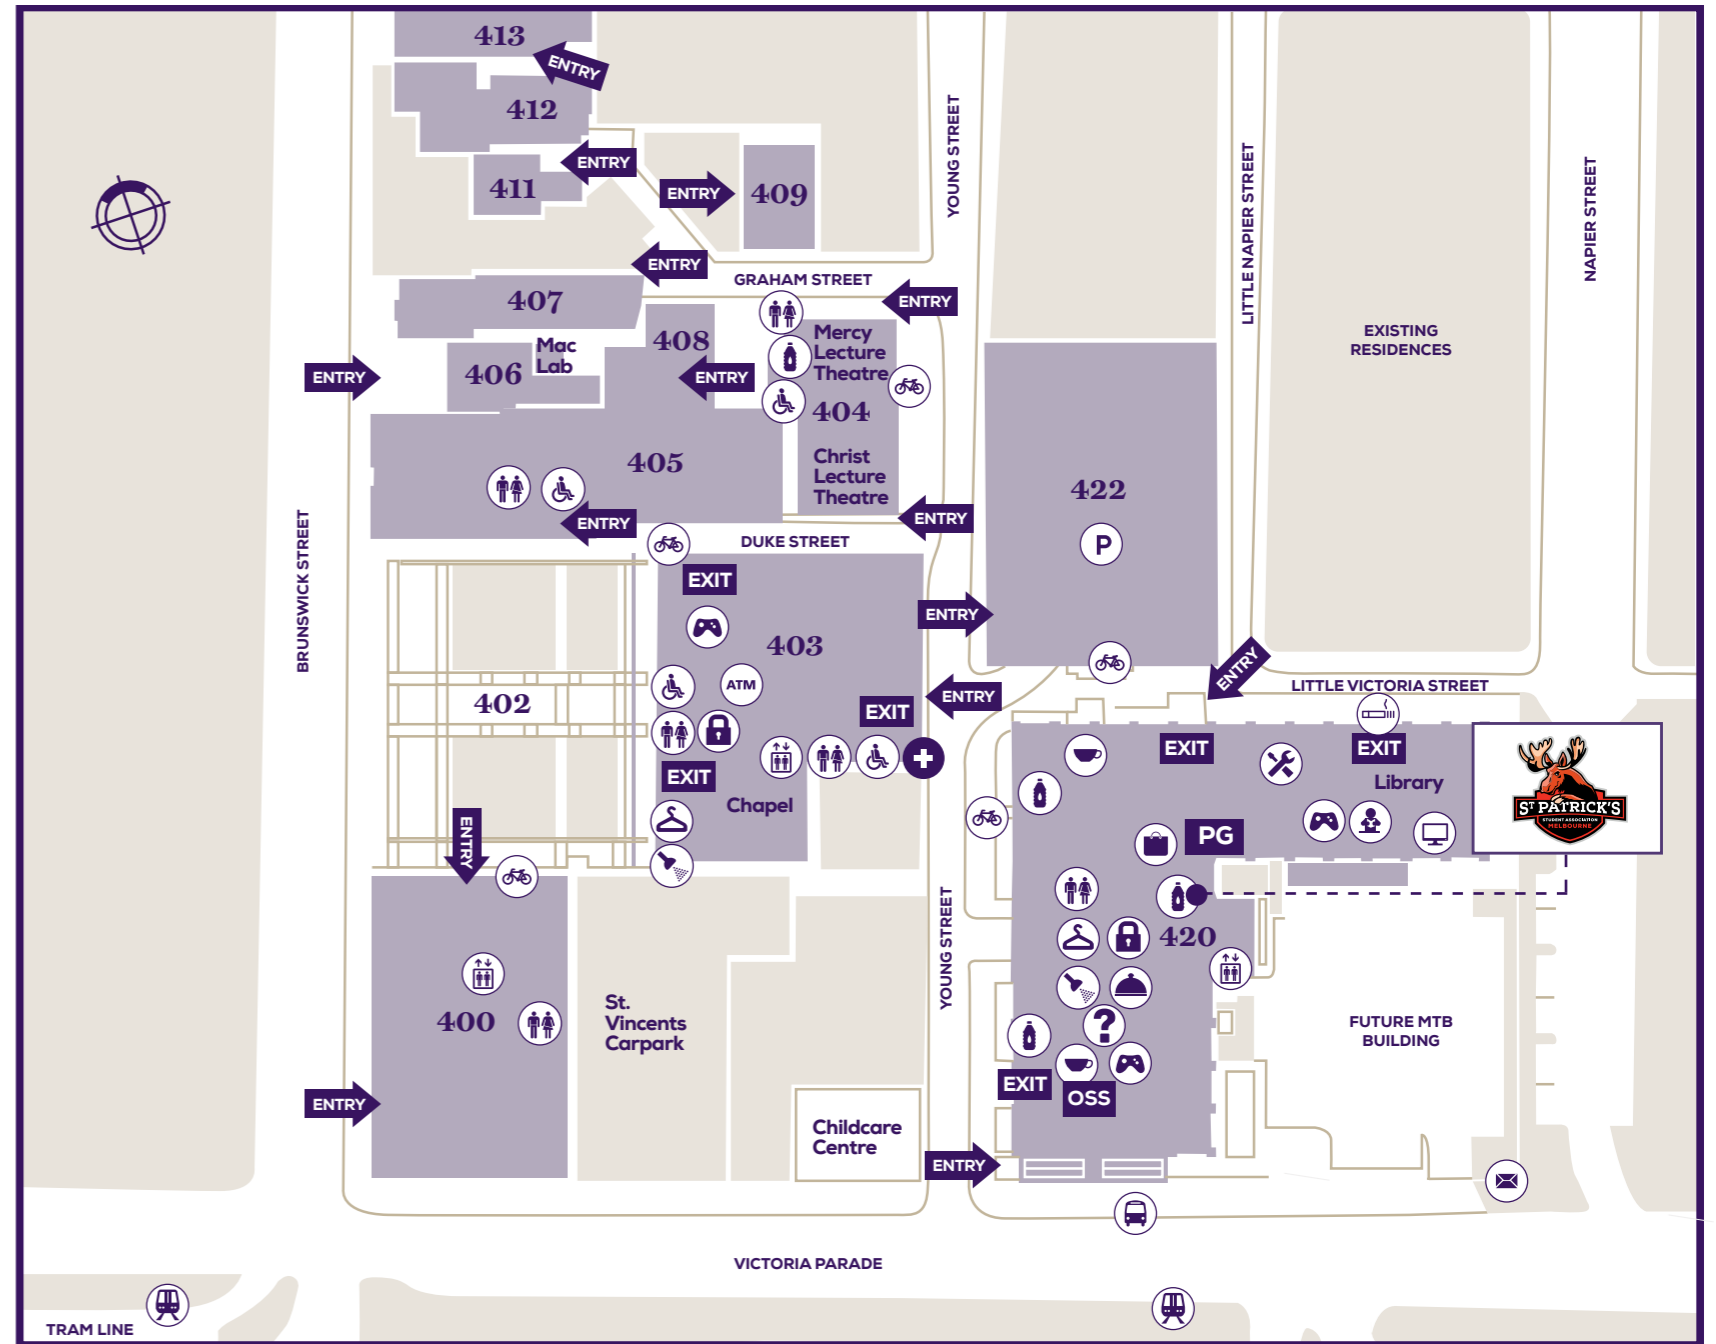

STUDENT AMENITY MAP
Melbourne Campus (St Patricks)
115 Victoria Parade, Fitzroy, VIC 3065

Student services

BUILDING	LEVEL	DESCRIPTION
400	1	400.1.13 ACUcom
403	B1	Clinical Administration Services
	G	Chapel
	MZ	Chaplain & Campus Ministry Health Clinic
	1	403.1.60 First Aid Room
420	B1	420.B1.30 ACU Wired 420.B1.45 Melbourne Campus Student Association (MCSA)
	G	420.G.41 IT Assistance/Support
	1	Peoples & Equity Pathways (Jim-baa-yer IHEU) 420.1.36 Office of Student Success (OSS)
	5	420.5.12 ACU International - International Student Advisor - International Education - International Programs

Legend

	Locker		Drink/Refill water station		Campus Concierge
	Accessible toilets		ATM		AskACU Centre
	Male/Female Toilets		Post Box		PC & Printing Facility
	Lift		Accessible Parking		Common Area
	Changing Room		Staff Parking		Study/Quiet Area
	Shower Room		General Parking Area		IT Support
	The School Locker campus store		Bike Rack		Emergency Assembly Point
	Pharmacy		Bus Stop/Station		Designated smoking area
	First Aid Station		Tram Services		Emergency Exit Point
	Cafe		Train Station		Post Grad. Room