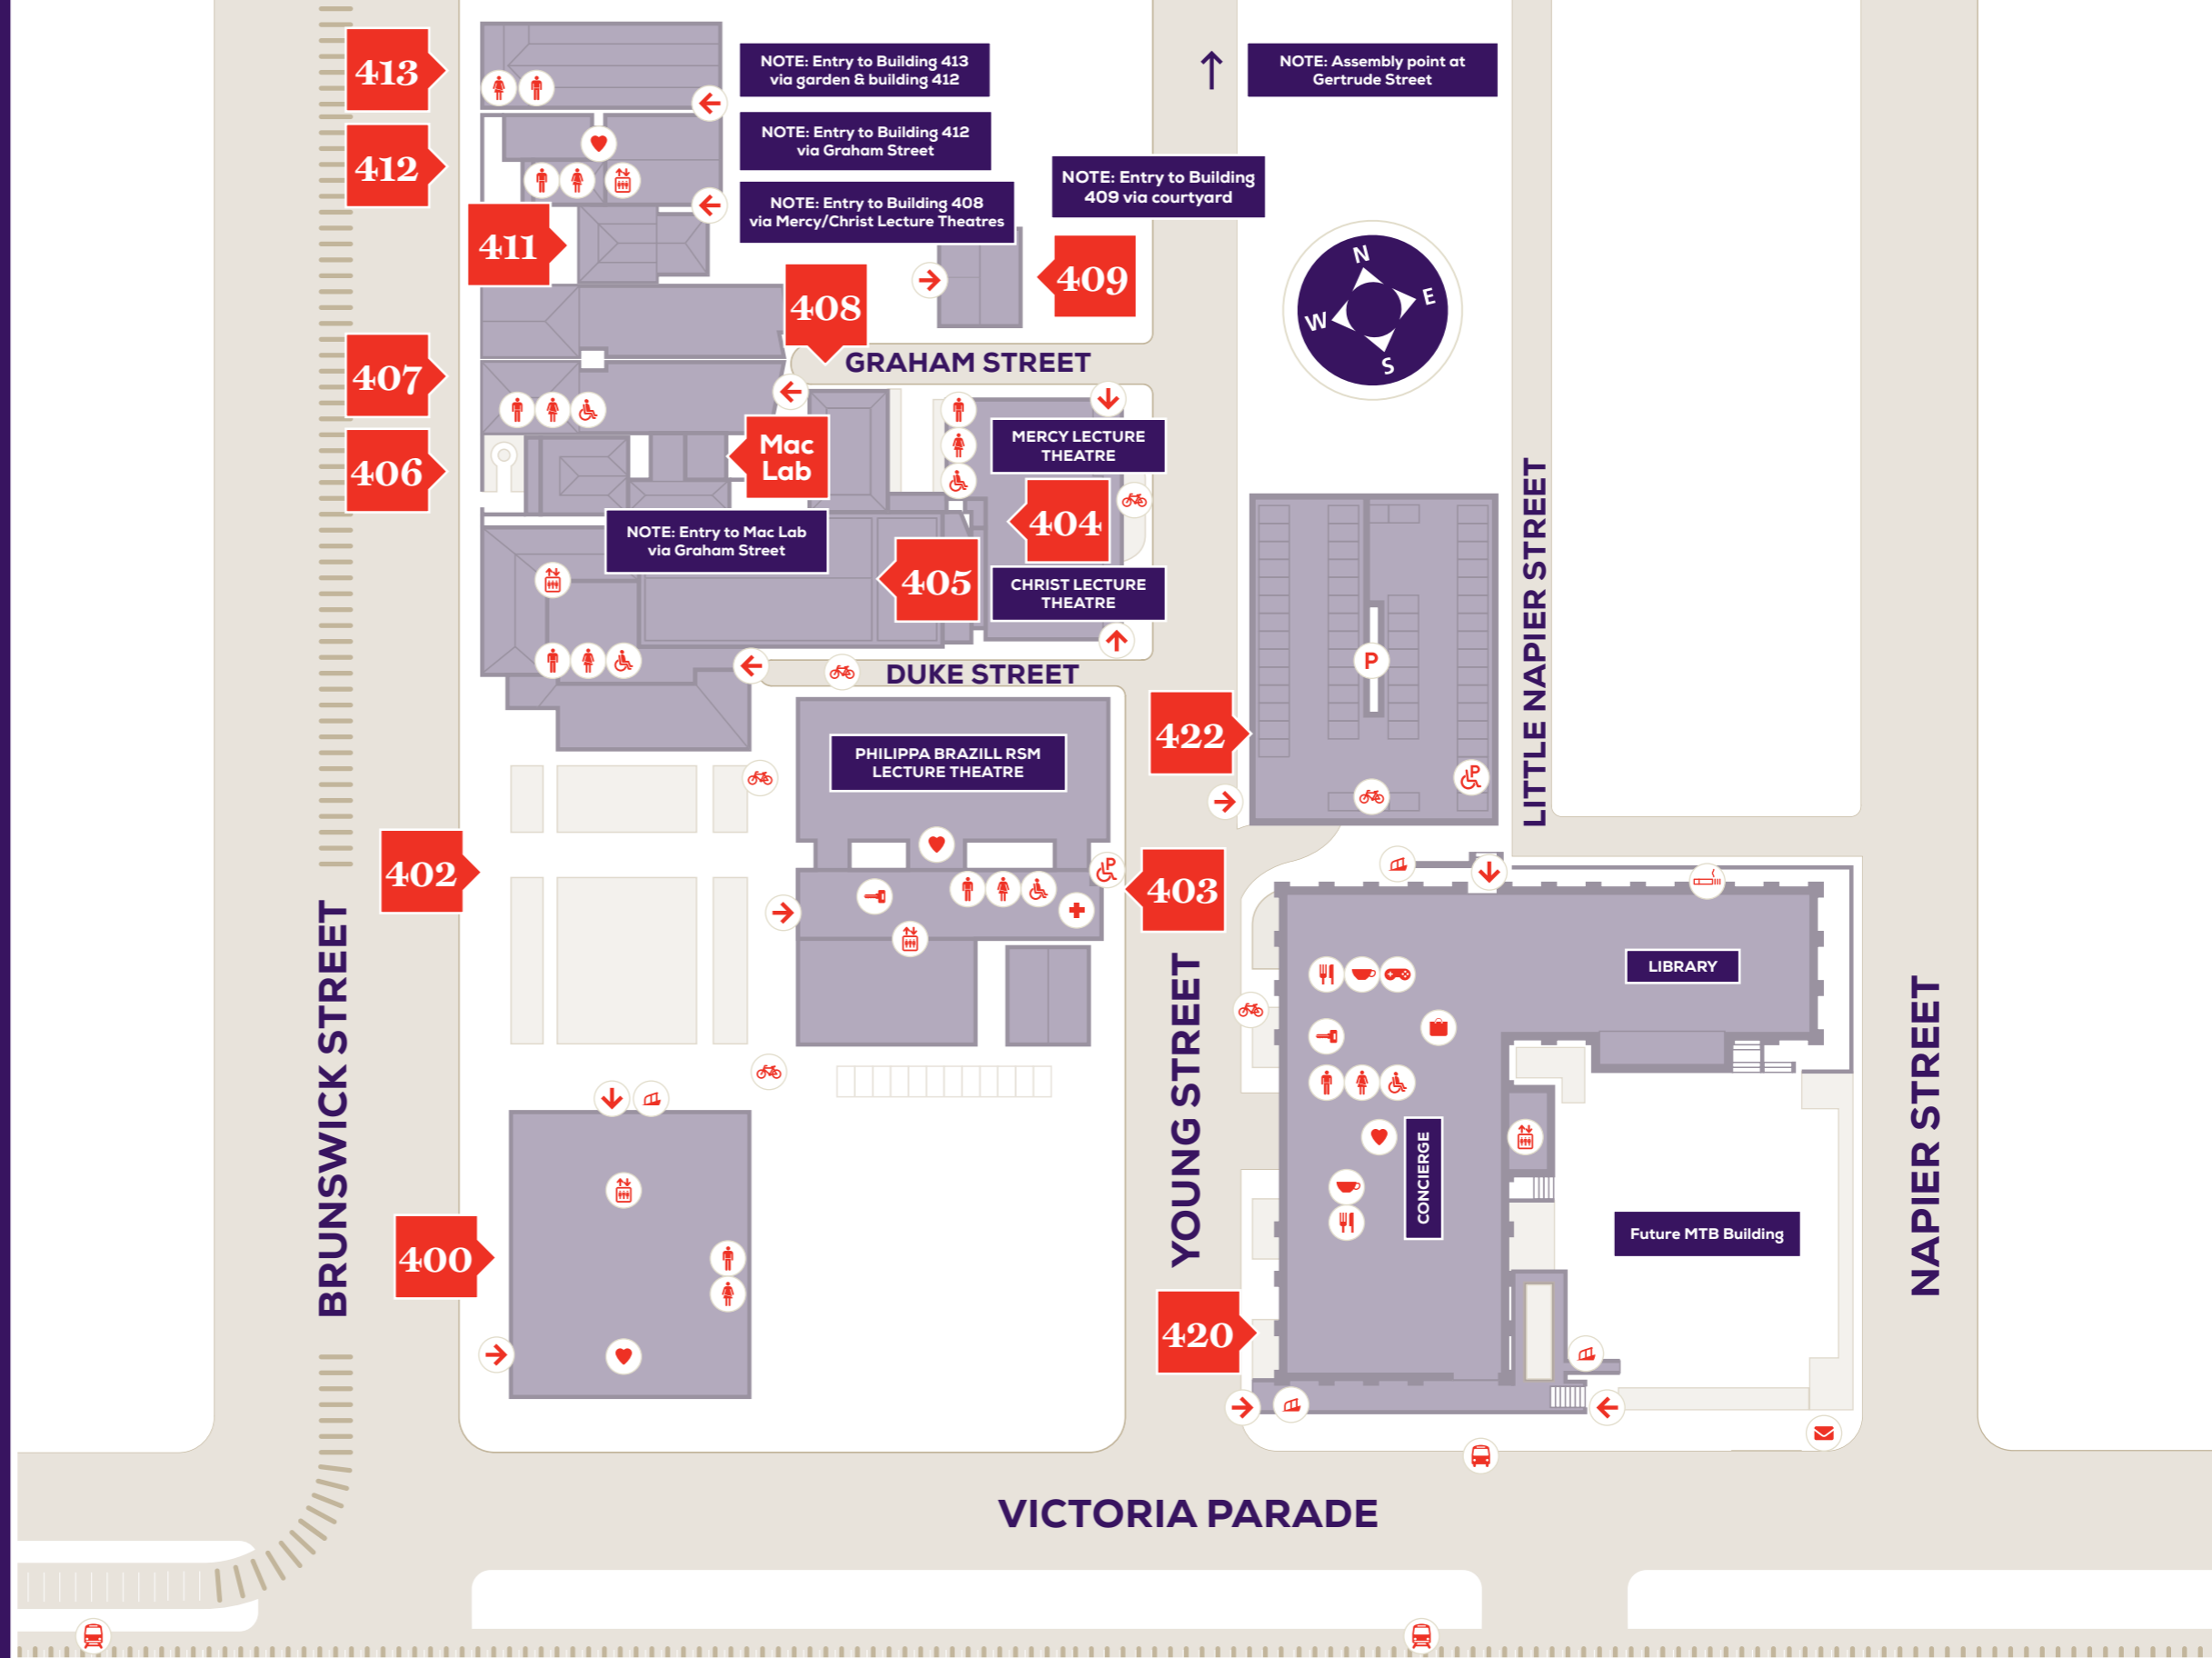

Melbourne Campus (St Patrick's)
115 Victoria Parade, Fitzroy,
VIC 3065

400	Modular Buildings (81-89 Victoria Parade)
402	St Mary of the Cross Square
403	The Daniel Mannix Building
404	Christ & Mercy Lecture Theatres
405	Cathedral Hall
406	Drake House
407	Art Gallery
408	Recital Hall
409	Visual Arts Building
411	32 Brunswick Street (Office of the AVC - Victoria)
412	Arts Precinct
413	38-40 Brunswick Street (Media Hub)
420	The Mary Glowrey Building (115 Victoria Parade)
422	Multi-level Carpark

KEY

- | | | | |
|--------------------|--|--------------------------------|--------------------|
| Food | Elevator | First aid | Tram station |
| Cafe | Locker | Designated smoking area | Entry |
| Male toilet | Games area | The School Locker campus store | General parking |
| Female toilet | Accessible ramp | Post box | Staff parking |
| Accessible toilets | Assembly point | Bus station | Accessible parking |
| Bike racks | Automatic External Defibrillator (AED) | | |

MELBOURNE PRECINCT

400	Modular Buildings
403	The Daniel Mannix Building
405	Cathedral Hall
409	3 Graham Street
413	38-40 Brunswick Street
420	The Mary Glowrey Building
430	49 Brunswick Street
460	250 Victoria Parade
461	232 Victoria Parade
462	340 Albert Street
464	174 Victoria Parade
465	Knox Lecture Theatre
466	St. Patrick's Centre
470	215 Spring Street