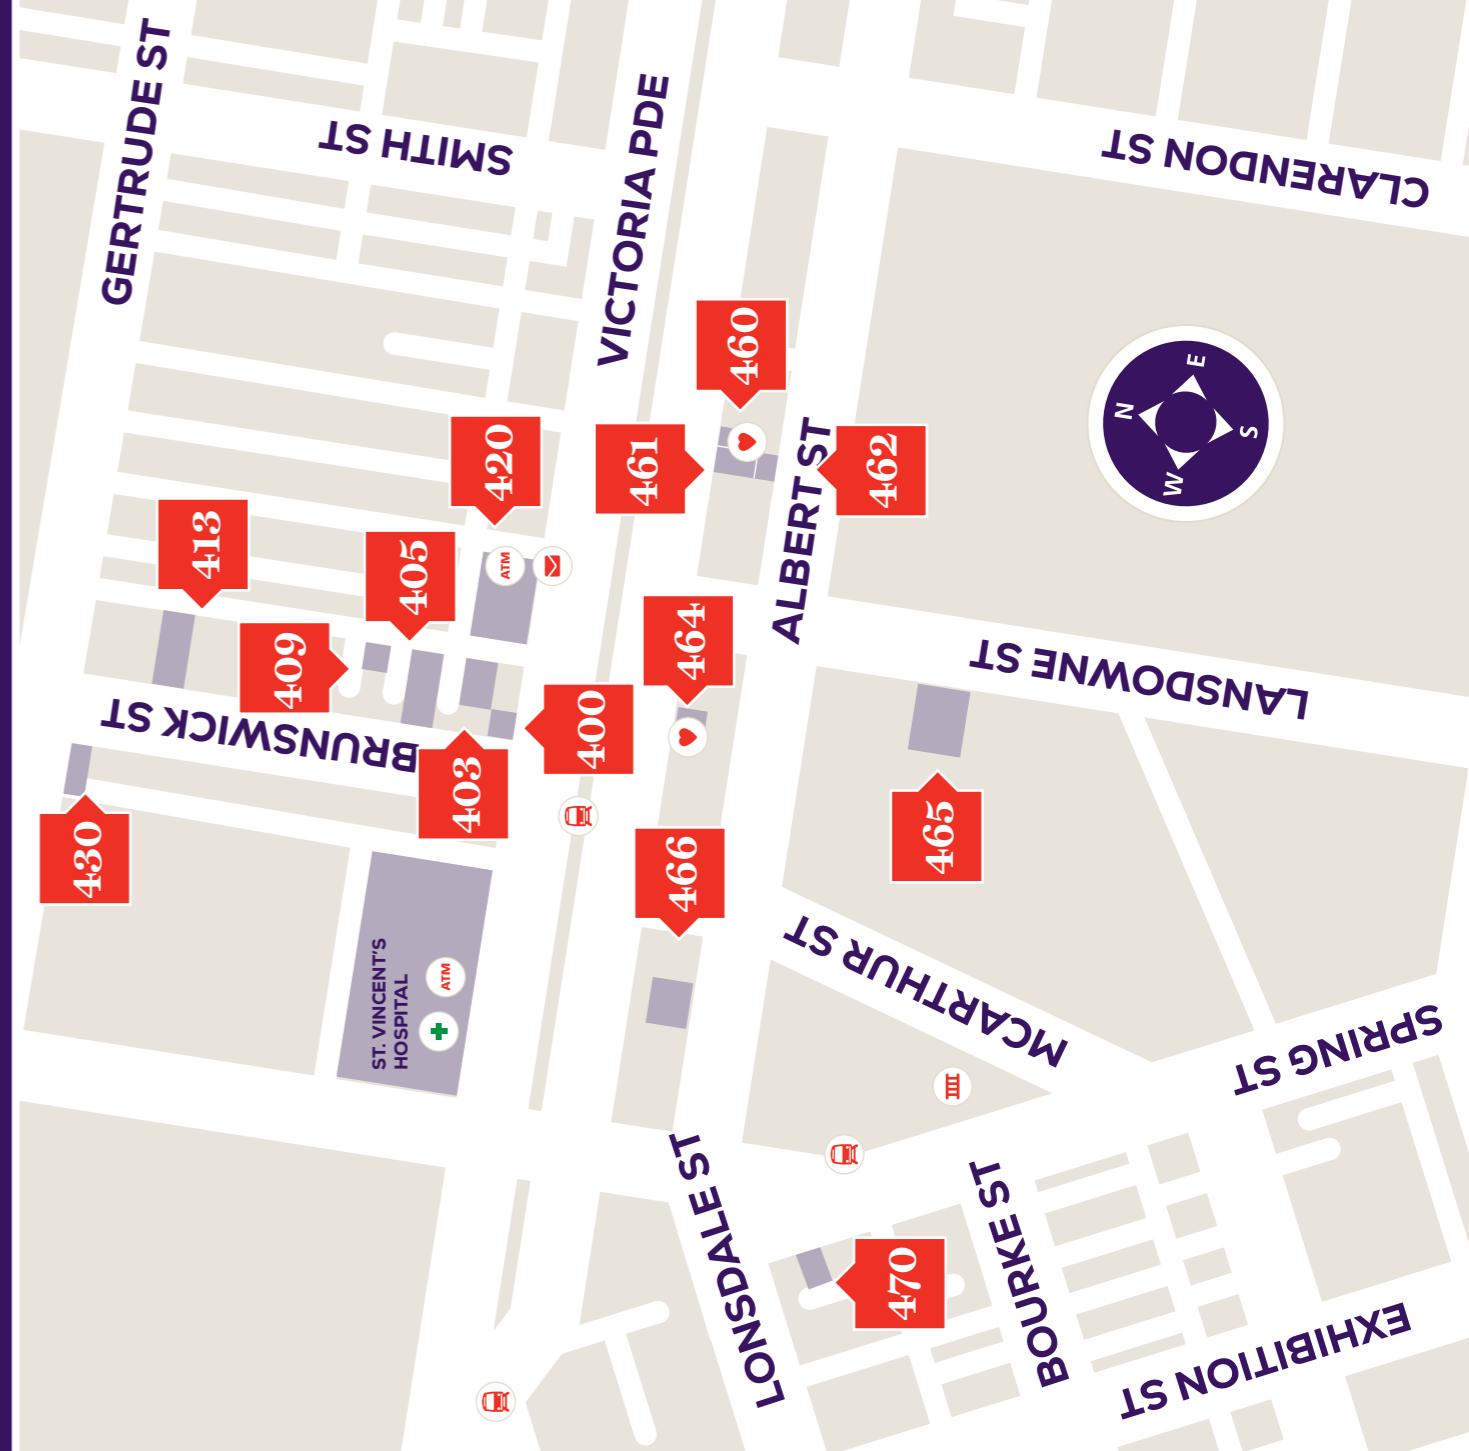

SERVICES AND FACILITIES

BUILDING	LEVEL	DESCRIPTION	
403. The Daniel Mannix Building	B1	DXA Consultation Suite Exercise Lifecycle Clinic	
	G	Chapel Philippa Brazill Lecture Theatre The Track - (SES)	
	MZ	Chaplain & Campus Ministry Health Clinic	
	1	403.1.60 First Aid Room	
	6	Roof Top Garden	
	405. Cathedral Hall	2	Mary Glowrey Museum
420. The Mary Glowrey Building	B1	Student Facilities - Locker Rooms (male/female) - Staff & Student Gym - Music Rooms/Recording Studio - Library Collections (access from ground floor) - MCSA Office - ACU Wired	
	G	Campus Concierge Library Security/Help Point AskACU Centre Multi- Faith Room Parenting Room Wireless Access (Cafe) Internet Access (Library) South Cafe & North Cafe Vending Machines The School Locker campus store	
	1	The Office of Student Success: - Student Success Unit - Counselling Services - Career Development Services - Disability Services - Academic Skills Unit Indigenous Higher Education Unit Post Grad. Room	
	2	420.2.78 Moot Courtt	
	5	The International Office: - International Programs - International Education	
	422. Multi level carparking		refer to map on page 1
	460. 250 Victoria Parade	5	Professional Experience Services
	462. 340 Albert Street	2	ACU Engagement
	461. 232 Victoria Parade	3	Student Administration
		4	School of Education
	6	Marketing and External Relations	
464. 174 Victoria Parade	1	464.1.04 Psychology (HDR)	

MELBOURNE PRECINCT

400	Modular Buildings
403	The Daniel Mannix Building
405	Cathedral Hall
409	3 Graham Street
413	38-40 Brunswick Street
420	The Mary Glowrey Building
430	49 Brunswick Street
460	250 Victoria Parade
461	232 Victoria Parade
462	340 Albert Street
464	174 Victoria Parade
465	Knox Lecture Theatre
466	St. Patrick's Centre
470	215 Spring Street

KEY

- Post box
- Tram station
- ATM
- Pharmacy
- Automatic External Defibrillator (AED)