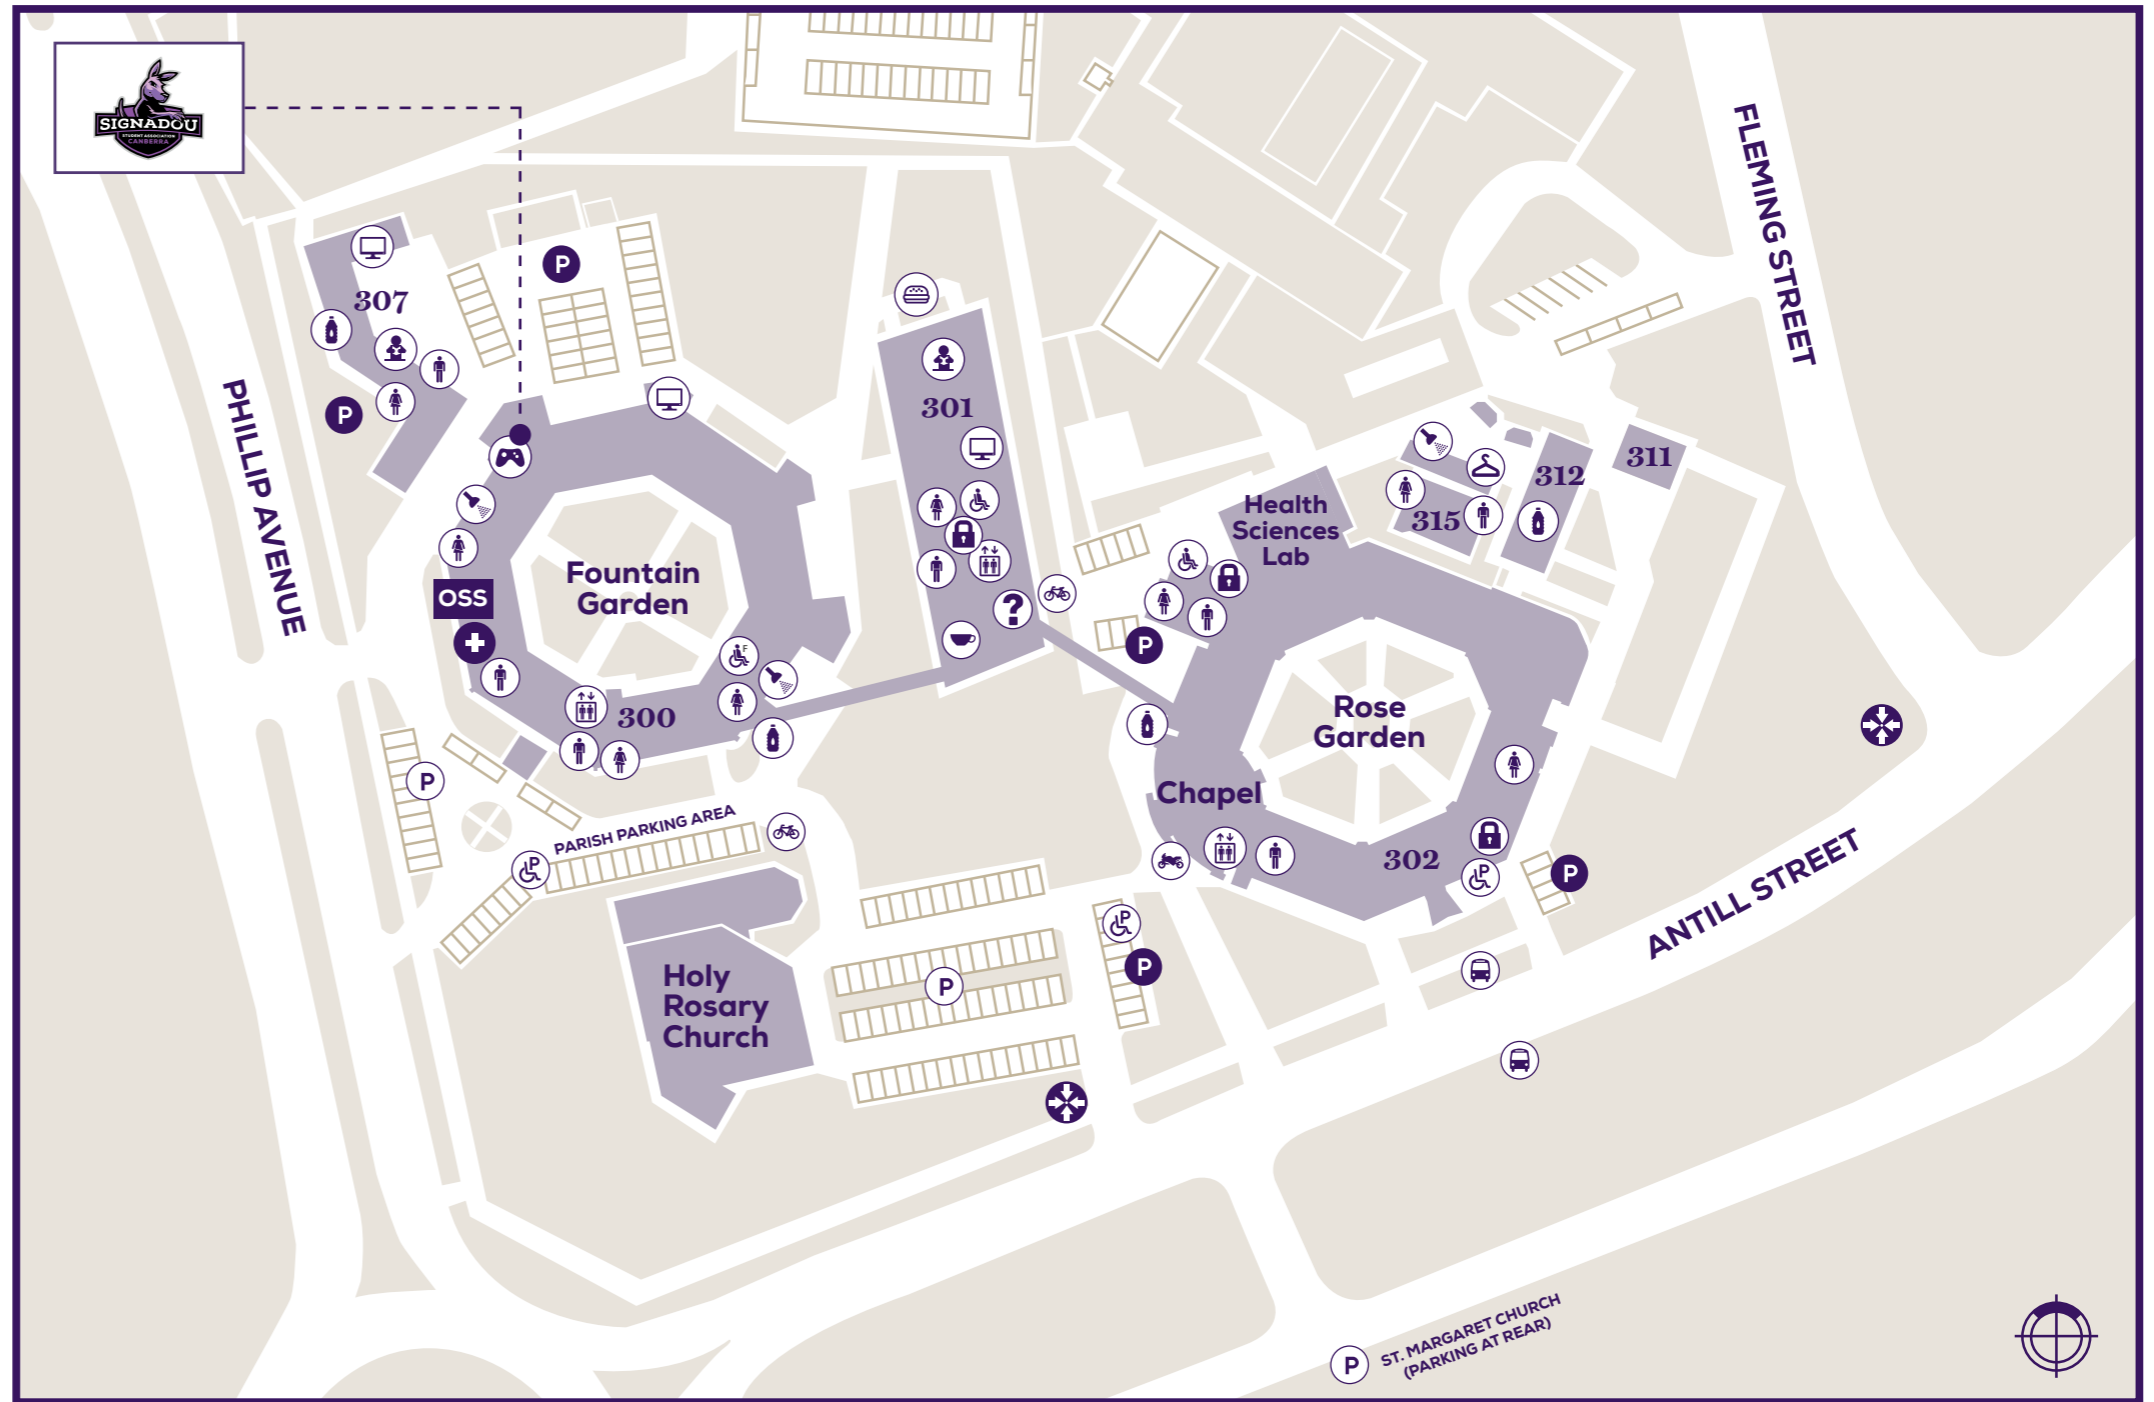

STUDENT AMENITY MAP

Canberra Campus (Signadou)
223 Antill Street, Watson, ACT 2602

300	Blackfriars Building	311	Visual Arts Building
301	Veritas Building	312	Signadou Ancillary Building
302	Signadou Building	315	Swimming Pool
307	Blackfriars Ancillary Building		

Student services

BUILDING	LEVEL	DESCRIPTION
300	G	Office of Student Success (OSS) - Career Development Services - Academic Skills Unit - Counselling Services International Student Support 300.G.17A Signadou Student Association (SSA)
	1	300.1.01 IT Support
301	G	AskACU Centre Lewins Library
302	G	302.G.03 HDR/Post Grad 302.G.11 Campus Ministry Centre Chapel
307	G	307.G.04 Indigenous Higher Education Unit

Facilities

BUILDING	LEVEL	DESCRIPTION
300	G	Student Lockers 300.G.17 Student Commons Area 300.G.22 PC & Printing
301	G	Student study/quiet area Lewins Library PC & Printing Student Lockers
302	G	Student Lockers
307	1	307.1.01 PC and Printing
315	G	Swimming Pool

Legend

	Accessible toilets		Cafe/Restaurant		Common Area		Drink/Refill water station
	Male Toilets		Accessible Parking		Study/Quiet Area		PC & Printing Facility
	Female Toilets		Staff Parking		IT Support		
	Lift		General Parking Area		Motorcycle Parking		
	Changing Room		Bike Rack		Emergency Assembly Point		
	Shower Room		Bus Stop/Station		HDR/Post Grad. Room		
	Lockers		BBQ Area		OSS Office of Student Success		
	First Aid Station		AskACU Centre		Tram Services		