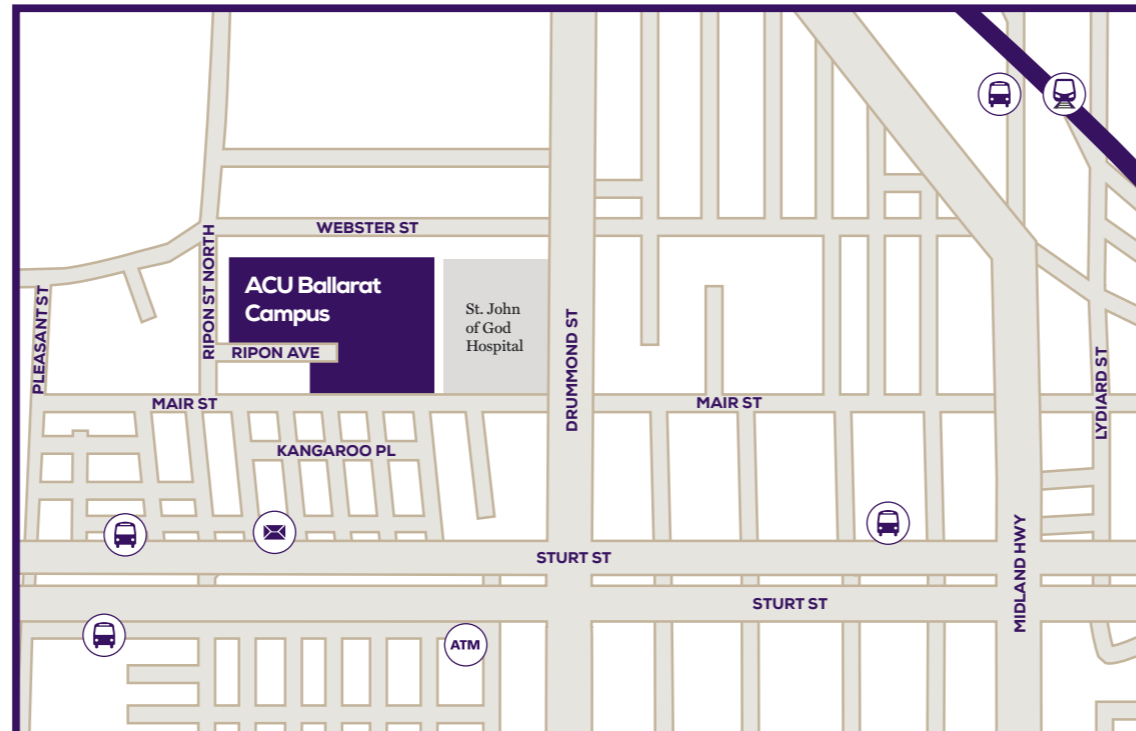

STUDENT AMENITY MAP

Ballarat Campus (Aquinas)
1200 Mair Street, Ballarat, VIC 3350

100	Carn Brea	109	Sisters of Mercy Lecture Theatre
101	Callinan Library	110	St Brigid Health Sciences Building
102	St. Thomas Aquinas Chapel	111	Catherine of Siena Centre
103	Learning Spaces	113	Burke House/Student Services
104	Pell Centre	114	Loreto House
105	Science Centre	115	1206 Mair Street
106	Forbes Student Centre Student Common Room	116	1208 Mair Street
107	Visual Arts Centre	117	Maintenance Centre
108	Occupational Therapy		

Student services

BUILDING	LEVEL	DESCRIPTION
100	G	AskACU Centre Campus Ministry Accommodation Services International Admissions and Student Relations Student Life
106	G	Aquinas Student Association
113	G	Student Welfare Access and Disability Service Careers and Employability
115	G	First Peoples (Jim-baa-yer IHEU)

Facilities

BUILDING	LEVEL	DESCRIPTION
101	G	Student Study Area Vending Machine
106	G	Parenting Room Student Common Room ACU Tuckshop
113	G	G.02 Low Sensory Retreat
116	G	Security

Legend

	Accessible toilets		Accessible Parking		PC & Printing Facility
	Public Toilets		Staff Parking		Student Breakout/ Common Area
	Cafe		General Parking Area		IT Support
	Shower Room		Bike Rack		AskACU Centre
	BBQ Area		Bus Stop/Station		HDR/Post Grad. Room
	Post Box		Train Station		SED Student Experience Directorate
	First Aid		Emergency Assembly Point		
	Locker		Drink/Refill water station		
	Changing Room		Study/Quiet Area