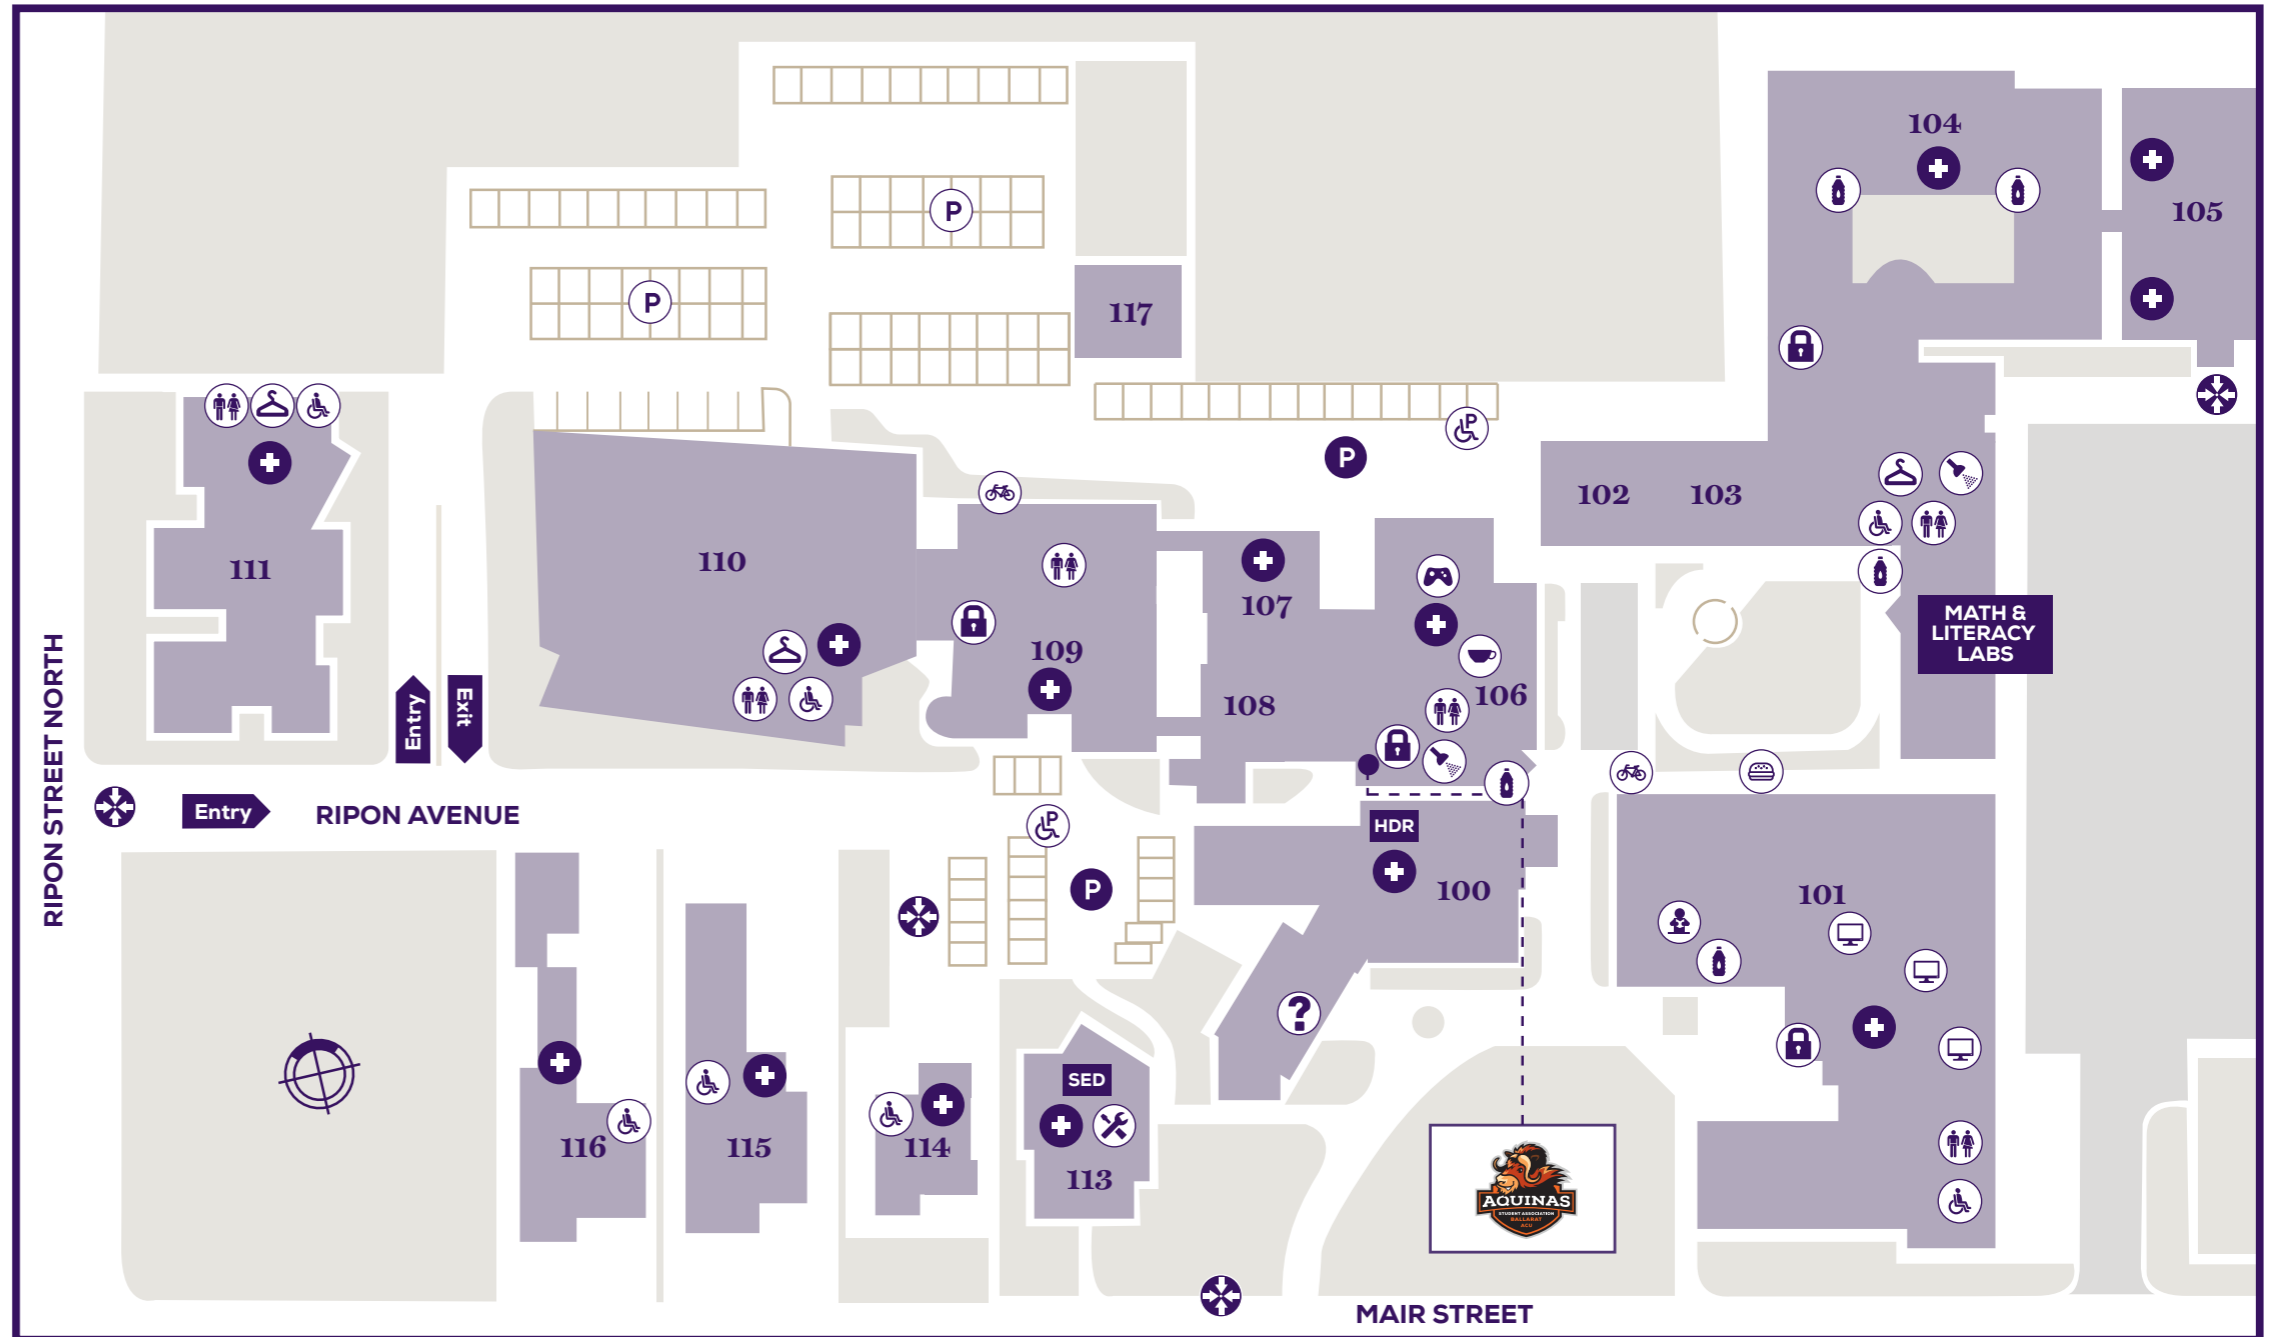

**STUDENT AMENITY MAP**

**Ballarat Campus (Aquinas)**  
1200 Mair Street, Ballarat, VIC 3350

100	Carn Brea	109	Sisters of Mercy Lecture Theatre
101	Callinan Library	110	St Brigid Health Sciences Building
102	St. Thomas Aquinas Chapel	111	Catherine of Siena Centre
103	Learning Spaces	113	Burke House/Student Services
104	Pell Centre	114	Loreto House
105	Science Centre	115	1206 Mair Street
106	Forbes Student Centre Student Common Room	116	1208 Mair Street
107	Visual Arts Centre	117	Maintenance Centre
108	Occupational Therapy		

**Student services**

BUILDING	LEVEL	DESCRIPTION
100	G	AskACU Centre Campus Ministry Accommodation Services International Admissions and Student Relations Student Life
106	G	Aquinas Student Association
113	G	Student Welfare Access and Disability Service Careers and Employability
115	G	First Peoples (Jim-baa-yer IHEU)

**Facilities**

BUILDING	LEVEL	DESCRIPTION
101	G	Student Study Area Vending Machine
106	G	Parenting Room Student Common Room ACU Tuckshop
113	G	G.02 Low Sensory Retreat
116	G	Security

**Legend**

	Accessible toilets		Accessible Parking		PC & Printing Facility
	Public Toilets		Staff Parking		Student Breakout/ Common Area
	Cafe		General Parking Area		IT Support
	Shower Room		Bike Rack		AskACU Centre
	BBQ Area		Bus Stop/Station		HDR/Post Grad. Room
	Post Box		Train Station		SED Student Experience Directorate
	First Aid		Emergency Assembly Point		
	Locker		Drink/Refill water station		
	Changing Room		Study/Quiet Area		