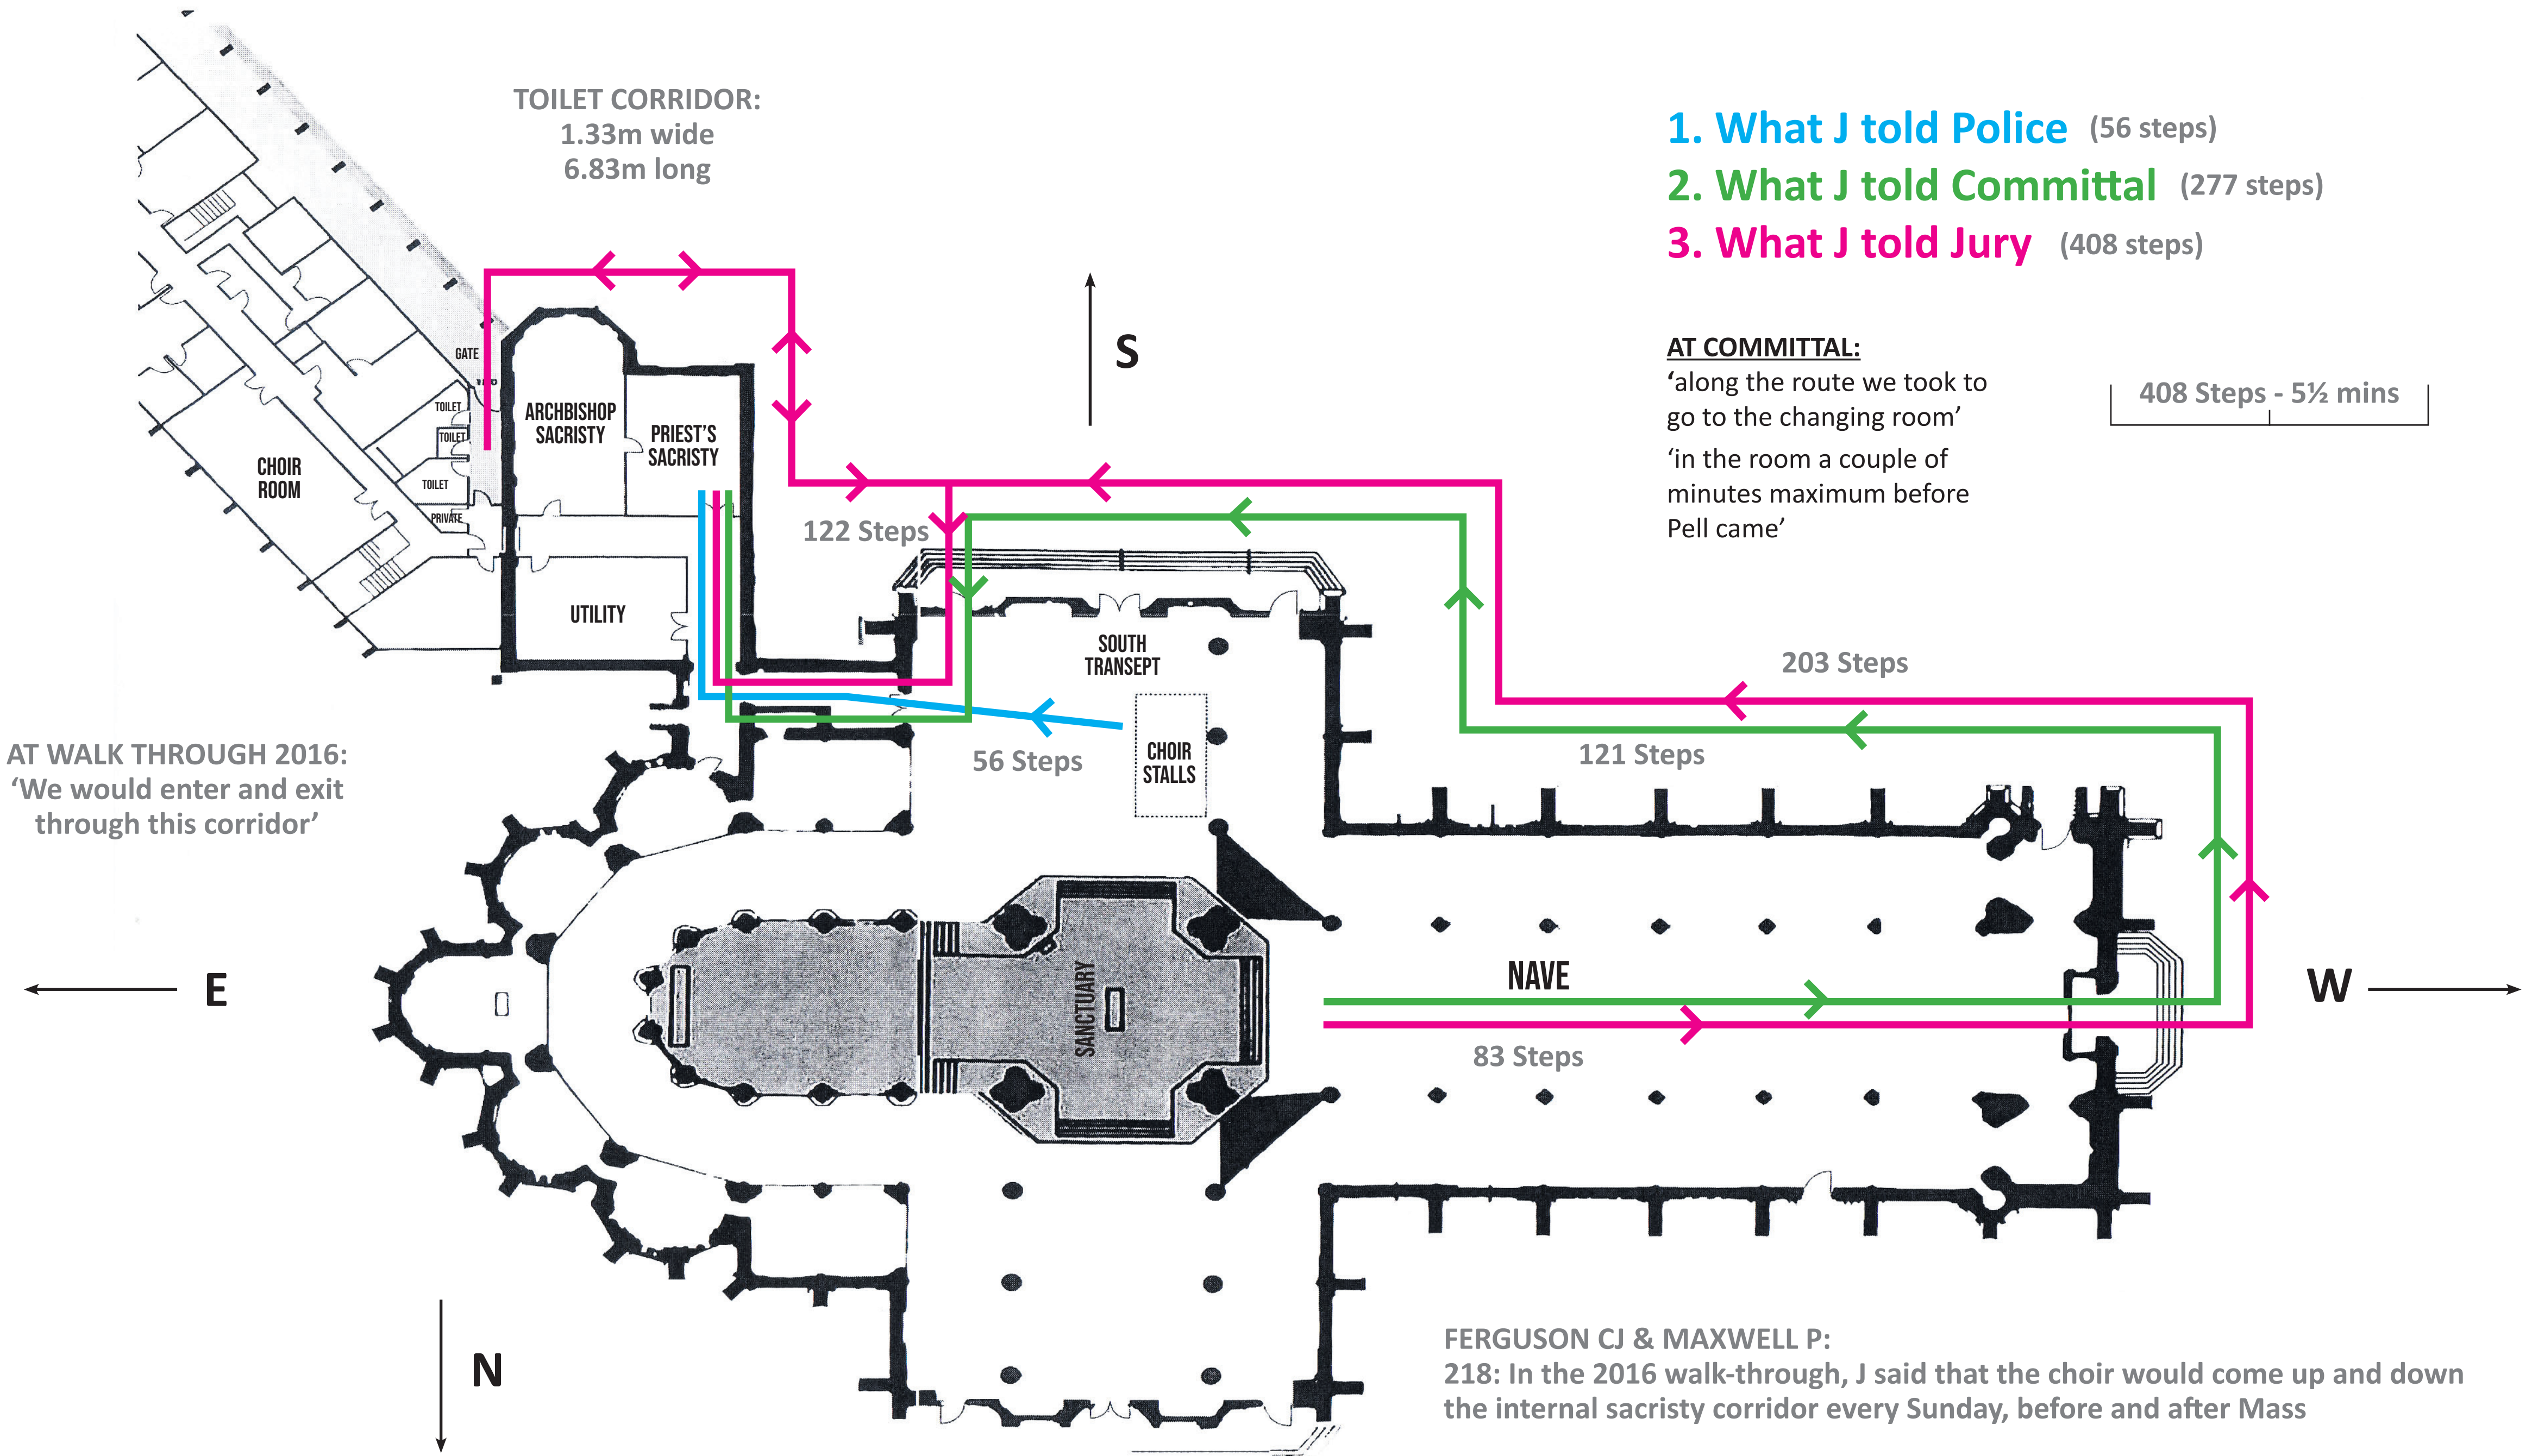

TOILET CORRIDOR:
1.33m wide
6.83m long

- 1. What J told Police (56 steps)
- 2. What J told Committal (277 steps)
- 3. What J told Jury (408 steps)

AT COMMITTAL:
'along the route we took to go to the changing room'
'in the room a couple of minutes maximum before Pell came'

408 Steps - 5½ mins

AT WALK THROUGH 2016:
'We would enter and exit through this corridor'

FERGUSON CJ & MAXWELL P:
218: In the 2016 walk-through, J said that the choir would come up and down the internal sacristy corridor every Sunday, before and after Mass