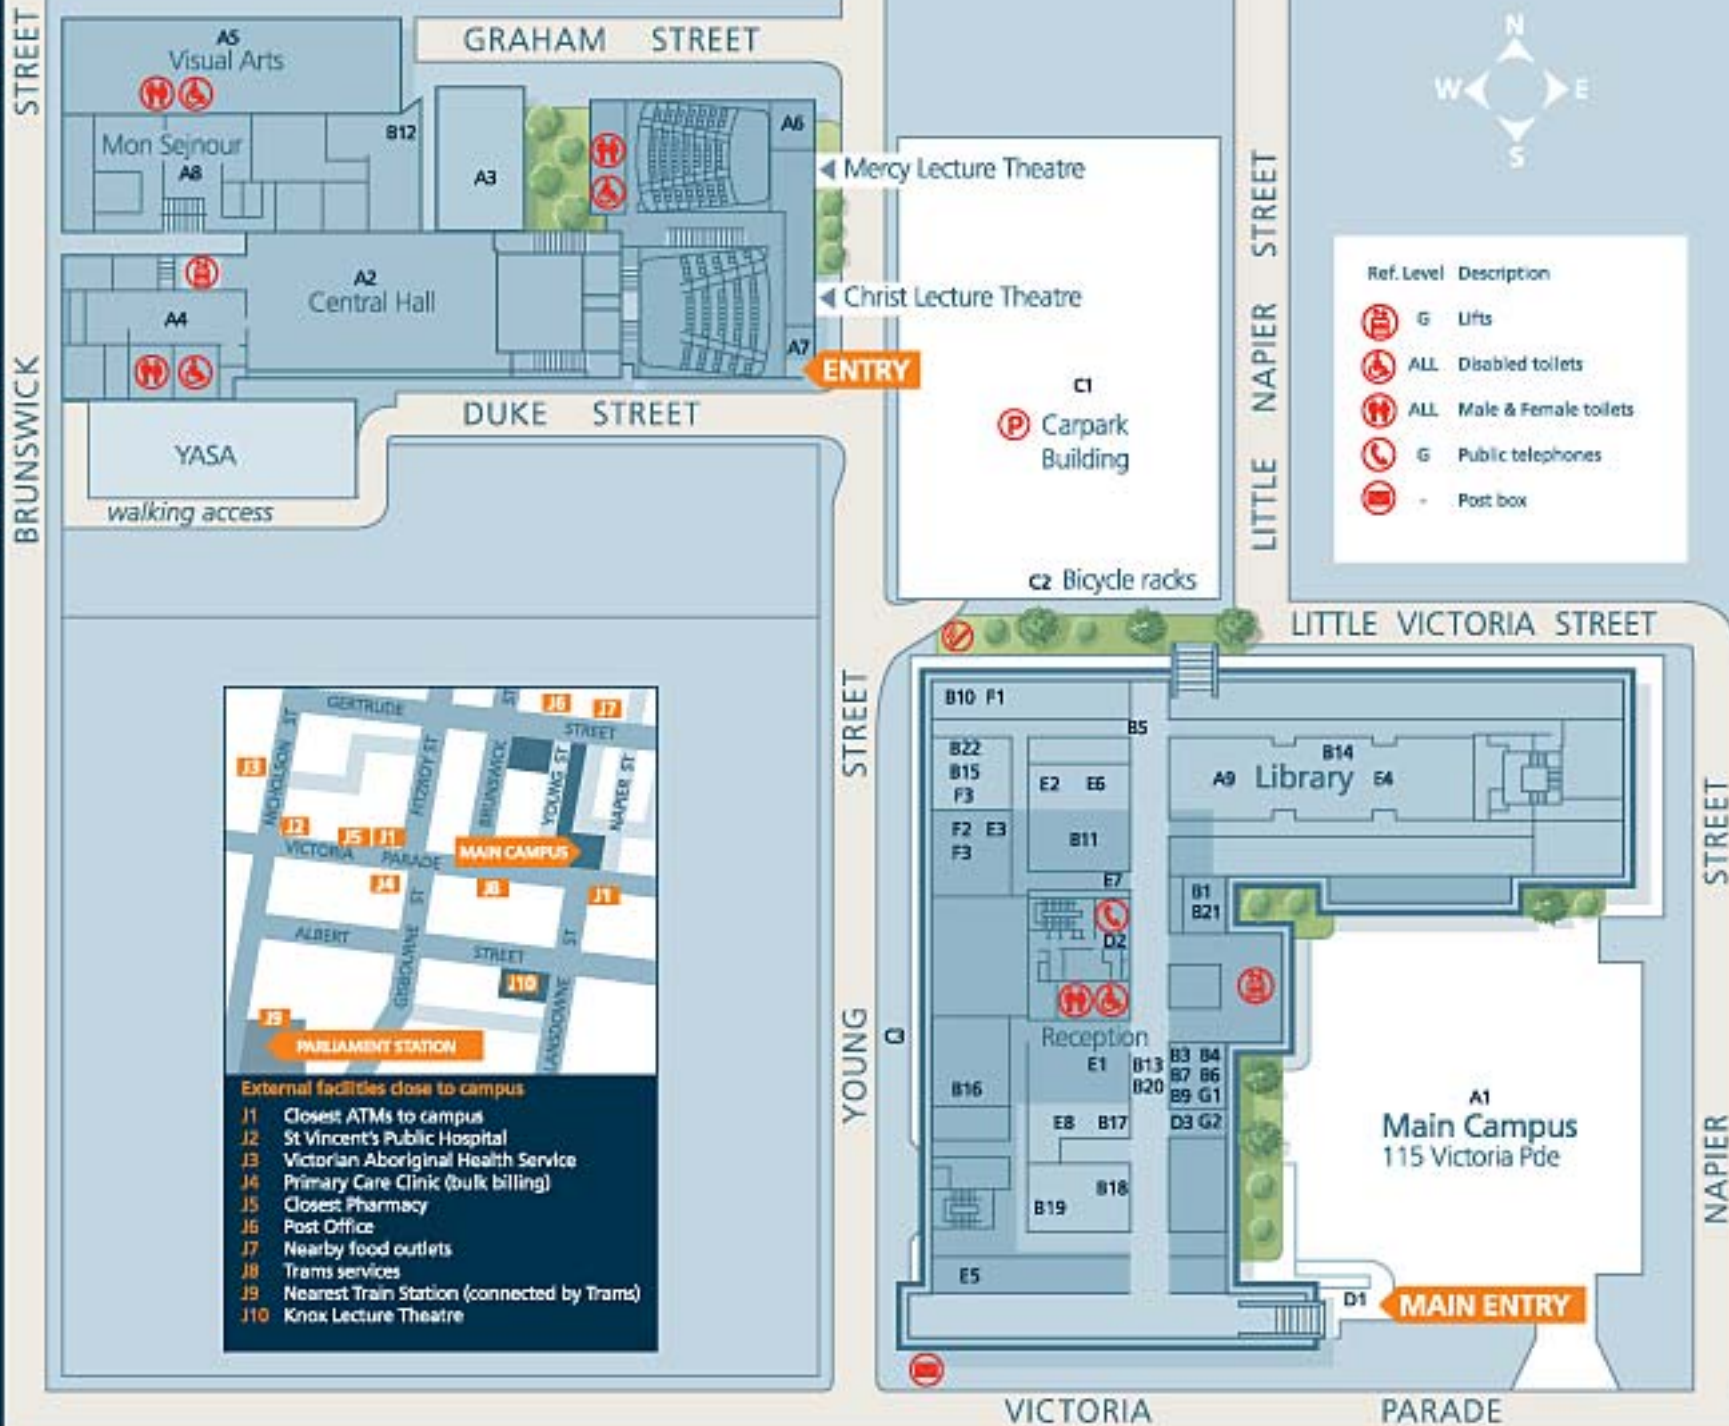

On-campus amenities:

- E1 G Parenting Suite
- E2 G Wireless access - cafeteria
- E3 4 Internet access - computer labs
- E4 G Internet access - library
- E5 G Cafe
- E6 G Cafeteria
- E7 G Vending machine/s
- E8 G Phone card purchase facility

Student Facilities: The Vault

- F1 LG Lounge and Games Area
- F2 LG Locker Rooms - Male & Female
- F3 LG Quiet Room

Student Centre & Services:

- G1 1 Student Centre
- G2 1 Student Services - Including campus ministry, counselling, careers, disability & equity, equal opportunity, housing, employment & general information, international students.

External facilities close to campus

- J1 Closest ATMs to campus
- J2 St Vincent's Public Hospital
- J3 Victorian Aboriginal Health Service
- J4 Primary Care Clinic (bulk billing)
- J5 Closest Pharmacy
- J6 Post Office
- J7 Nearby food outlets
- J8 Trams services
- J9 Nearest Train Station (connected by Trams)
- J10 Knox Lecture Theatre