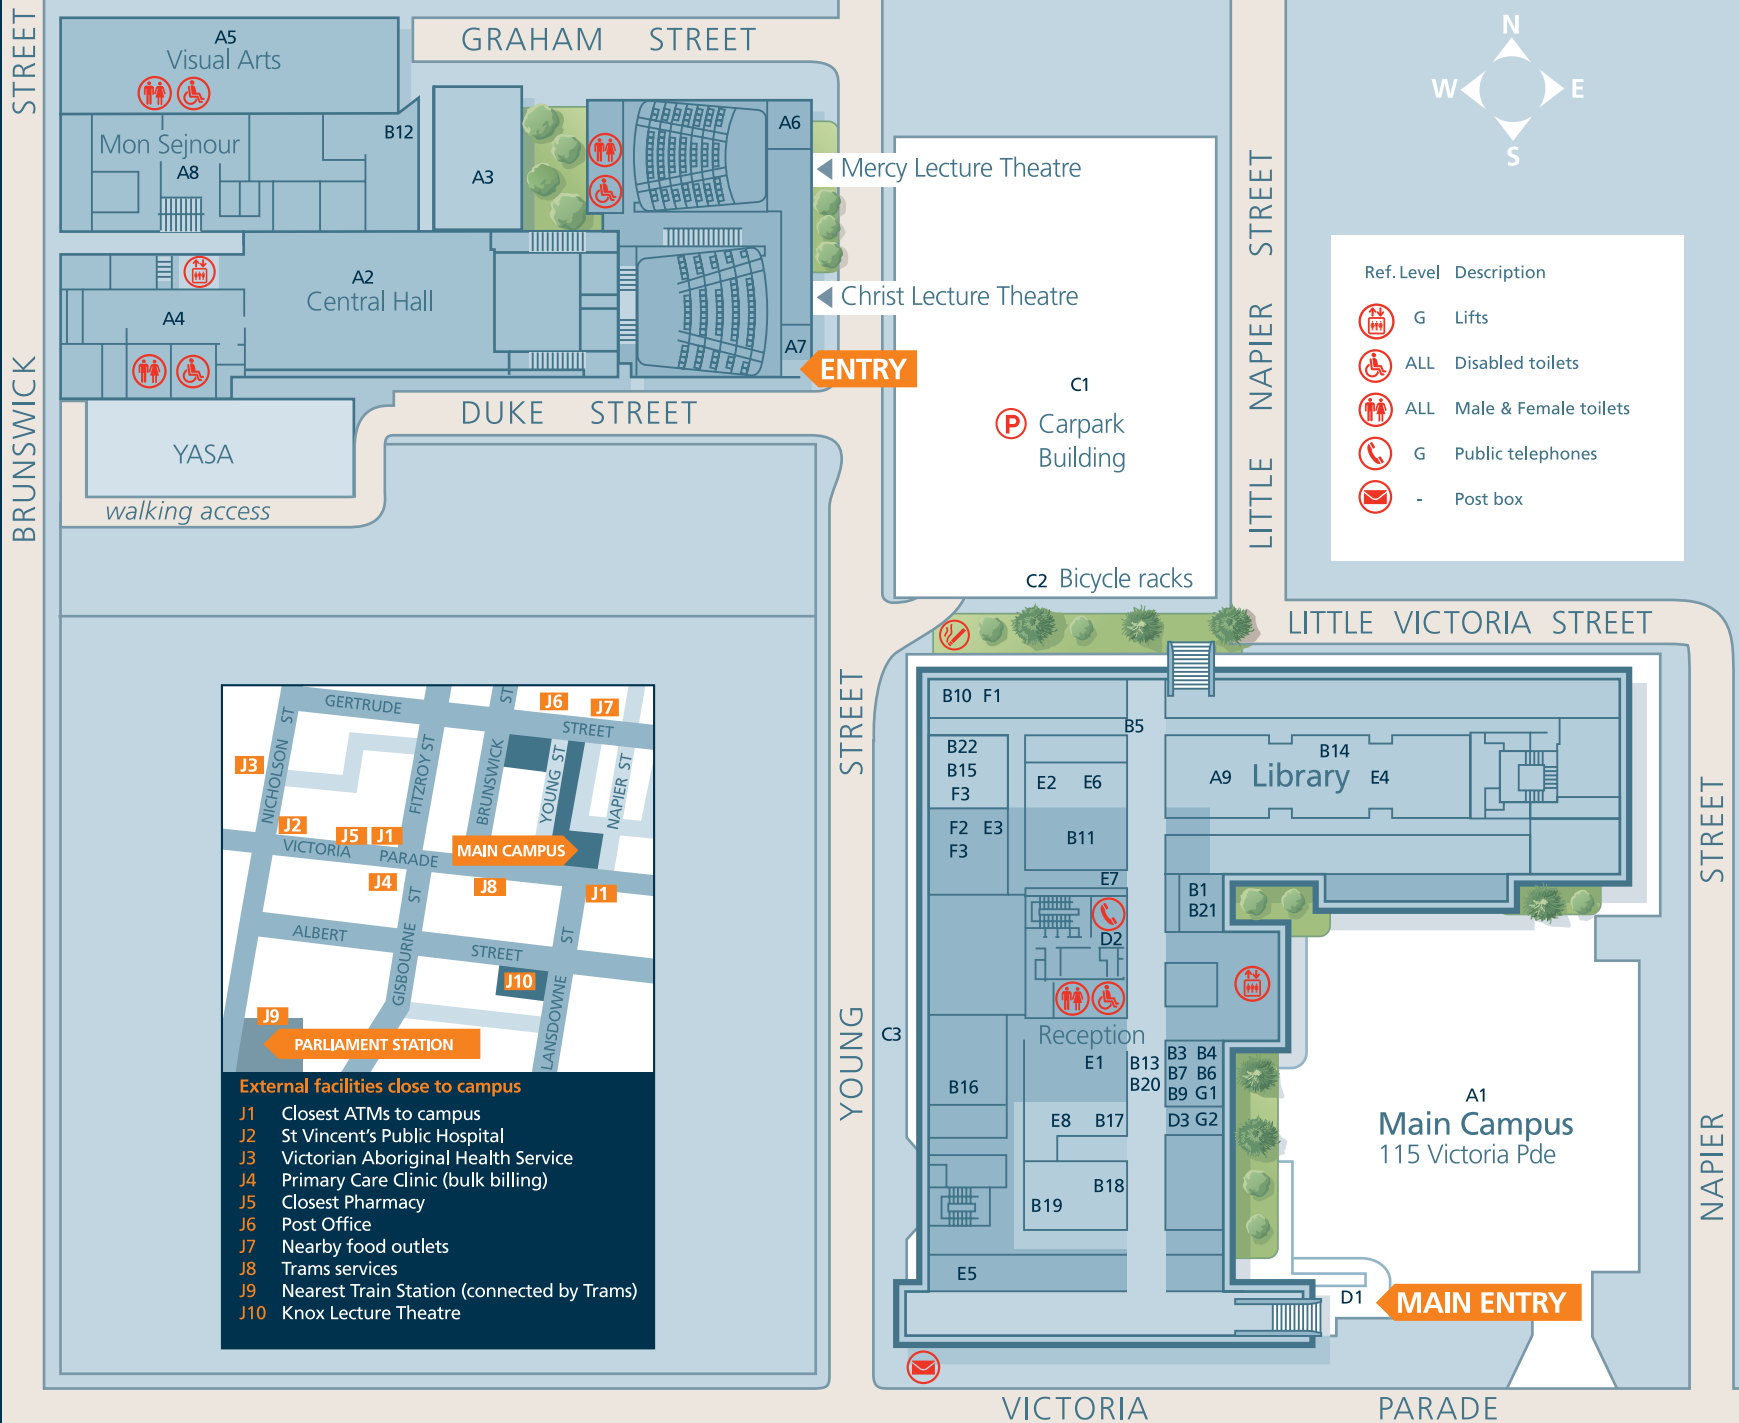

On-campus amenities:

- E1 G Parenting Suite
- E2 G Wireless access - cafeteria
- E3 4 Internet access - computer labs
- E4 G Internet access - library
- E5 G Cafe
- E6 G Cafeteria
- E7 G Vending machine/s
- E8 G Phone card purchase facility

Student Facilities: The Vault

- F1 LG Lounge and Games Area
- F2 LG Locker Rooms - Male & Female
- F3 LG Quiet Room

Student Centre & Services:

- G1 1 Student Centre
- G2 1 Student Services - Including campus ministry, counselling, careers, disability & equity, equal opportunity, housing, employment & general information, international students.

- ### External facilities close to campus
- J1 Closest ATMs to campus
 - J2 St Vincent's Public Hospital
 - J3 Victorian Aboriginal Health Service
 - J4 Primary Care Clinic (bulk billing)
 - J5 Closest Pharmacy
 - J6 Post Office
 - J7 Nearby food outlets
 - J8 Trams services
 - J9 Nearest Train Station (connected by Trams)
 - J10 Knox Lecture Theatre