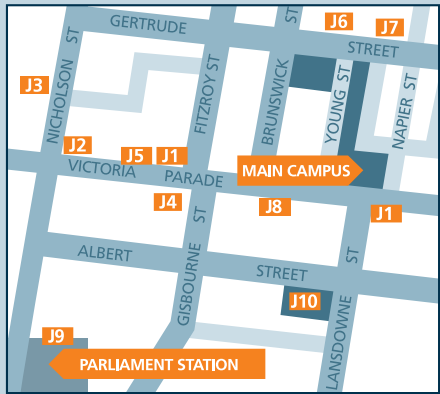

- ### External facilities close to campus
- J1 Closest ATMs to campus
 - J2 St Vincent's Public Hospital
 - J3 Victorian Aboriginal Health Service
 - J4 Primary Care Clinic (bulk billing)
 - J5 Closest Pharmacy
 - J6 Post Office
 - J7 Nearby food outlets
 - J8 Trams services
 - J9 Nearest Train Station (connected by Trams)
 - J10 Knox Lecture Theatre