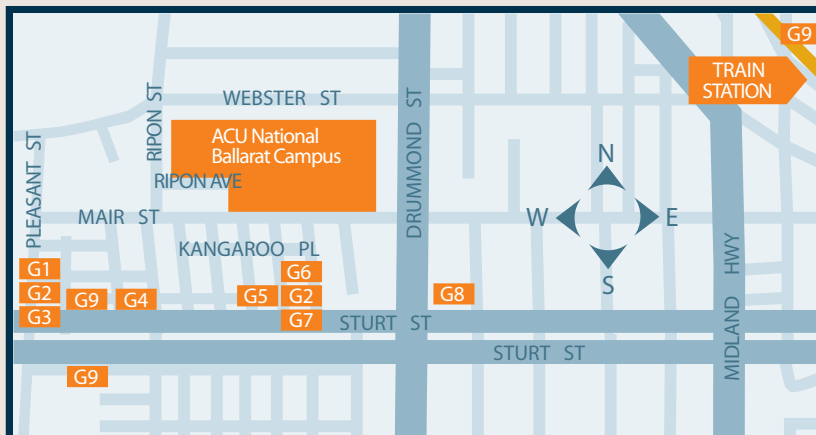

■ **Key Campus Buildings:**

- A1 Forbes Student Centre:**
    - Student common areas
    - Student Association Office
    - Male & Female Toilets
    - Cafeteria/Canteen
    - Vending machines
  - A2 Burke House:**
    - Campus Ministry
    - Student Counselling
    - Academic Skills Unit
    - Jim baa yer Aboriginal Support Service
    - International Students' Office
    - Baby Change Room
    - Childcare Facility
  - A3 Student Accommodation**
- **Schools and Facilities:**
- B1** School of Arts & Sciences
  - B2** School of Nursing
  - B3** Reception
  - B4** Callinan Library
  - B5** Computer Lab/s
  - B6** Nursing Lab/s
  - B7** Science Lab/s
  - B8** Chapel
  - B9** Gymnasium
  - B10** Student Administration

■ **Parking:**

- C1** Public car parking
- C2** Reserved staff/visitor car parking
- C3** Bicycle racks
- C4** Designated loading zones

External facilities close to campus

- G1 Pleasant St Shopping Centre
- G2 Chemist
- G3 Public phone
- G4 ATM
- G5 Post Office/post box
- G6 Medical clinic
- G7 Food outlets
- G8 Taxi stand
- G9 Bus stops