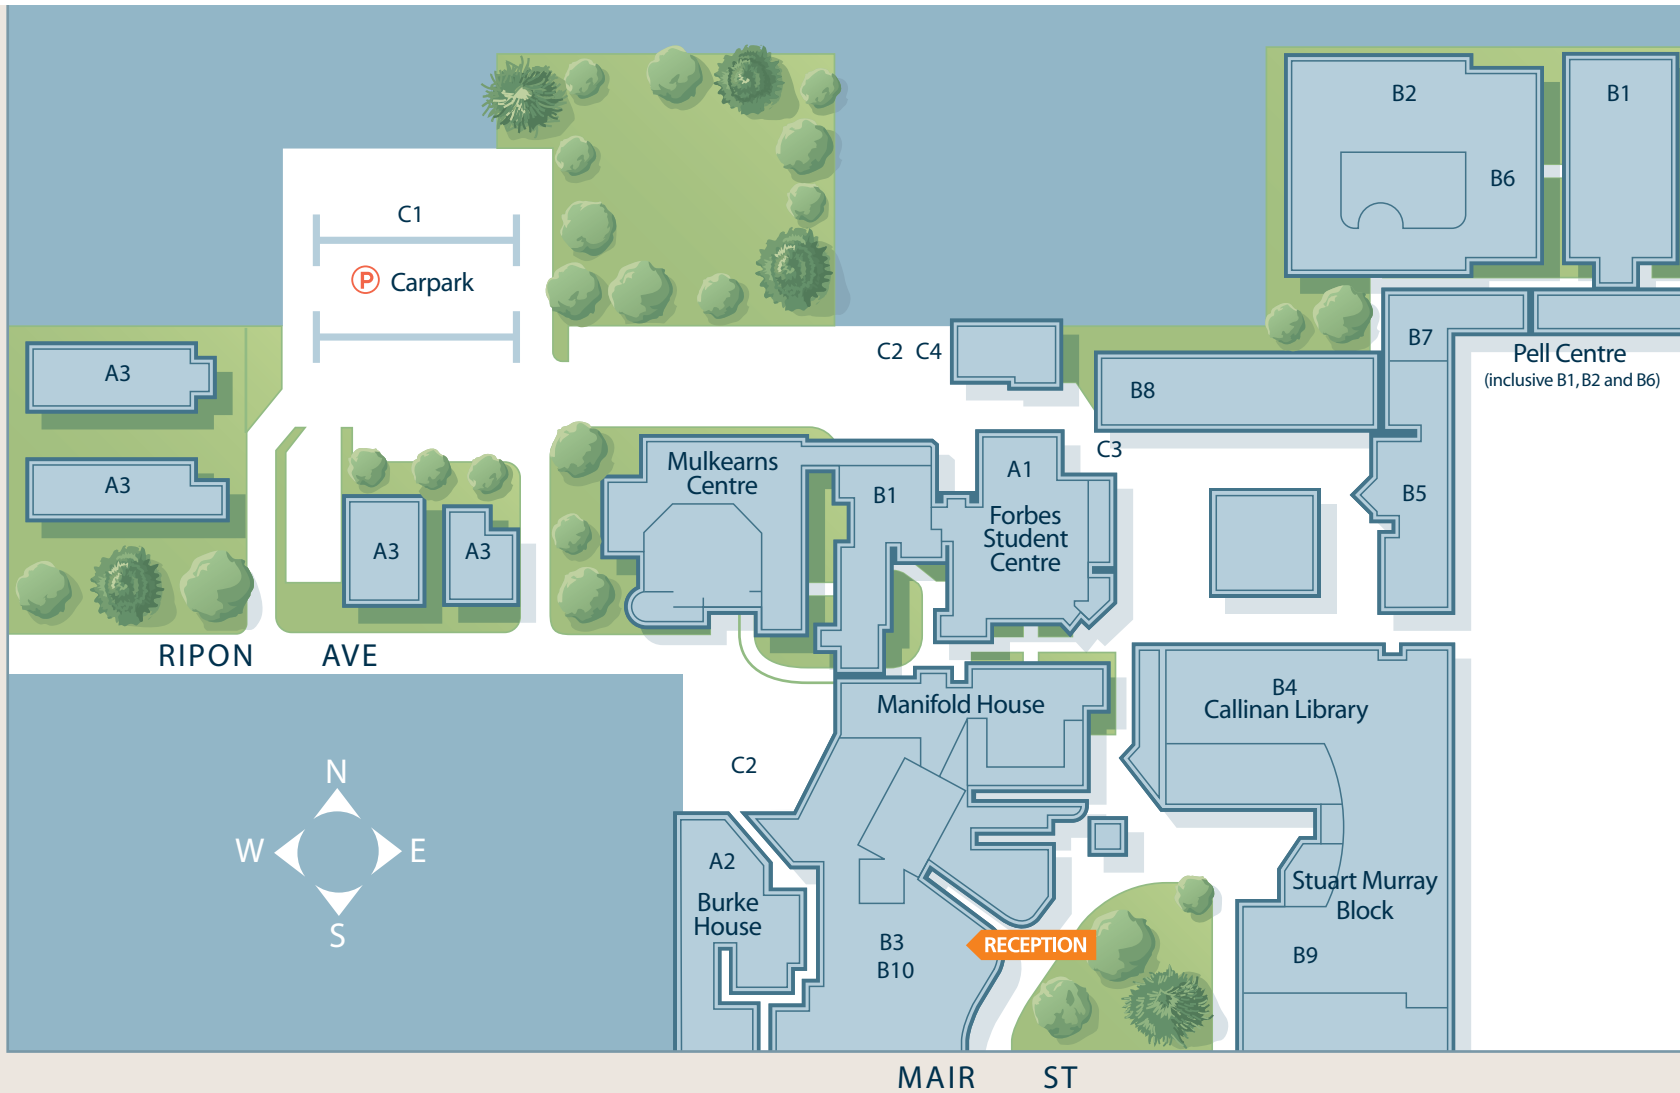

■ **Key Campus Buildings:**

- A1 Forbes Student Centre:**
    - Student common areas
    - Student Association Office
    - Male & Female Toilets
    - Cafeteria/Canteen
    - Vending machines
  - A2 Burke House:**
    - Campus Ministry
    - Student Counselling
    - Academic Skills Unit
    - Jim baa yer Aboriginal Support Service
    - International Students' Office
    - Baby Change Room
    - Childcare Facility
  - A3 Student Accommodation**
- **Schools and Facilities:**
- B1** School of Arts & Sciences
  - B2** School of Nursing
  - B3** Reception
  - B4** Callinan Library
  - B5** Computer Lab/s
  - B6** Nursing Lab/s
  - B7** Science Lab/s
  - B8** Chapel
  - B9** Gymnasium
  - B10** Student Administration

■ **Parking:**

- C1** Public car parking
- C2** Reserved staff/visitor car parking
- C3** Bicycle racks
- C4** Designated loading zones

External facilities close to campus

- G1 Pleasant St Shopping Centre
- G2 Chemist
- G3 Public phone
- G4 ATM
- G5 Post Office/post box
- G6 Medical clinic
- G7 Food outlets
- G8 Taxi stand
- G9 Bus stops