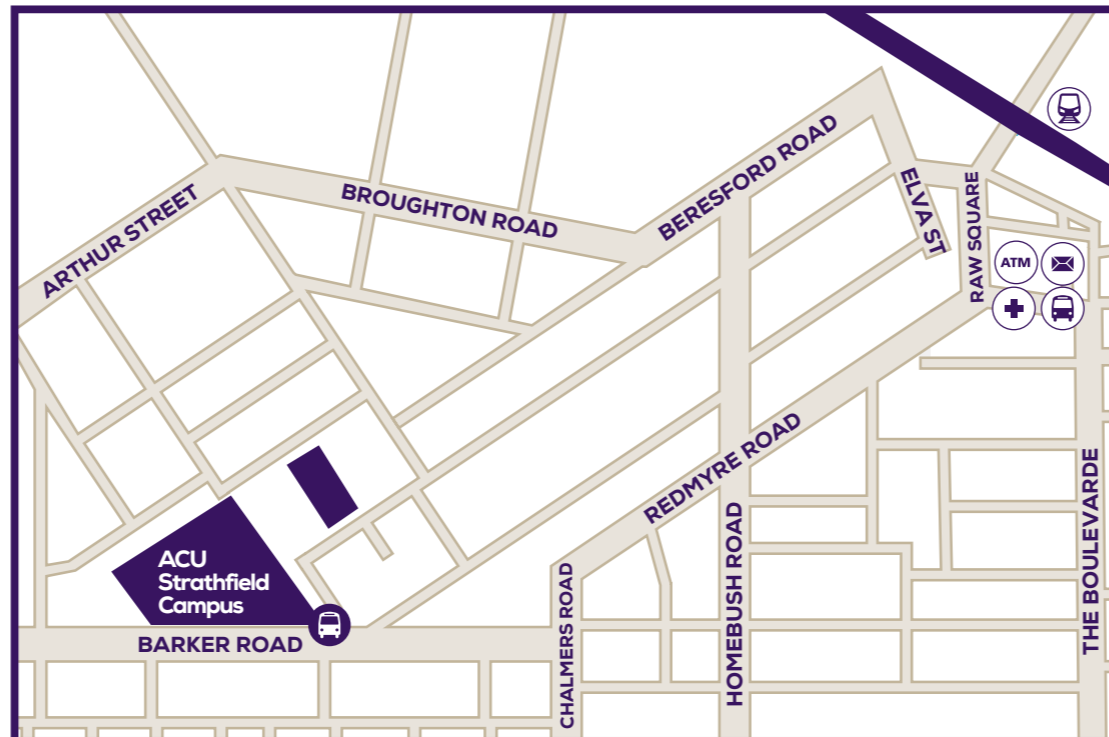

Student services

BUILDING	LEVEL	DESCRIPTION
602 Bro. D.M. Stewart Library	G	IT assistance / support
613 St. Edmund Building	G	AskACU Centre Campus Ministry Student Enrichment Counselling Services Disability Services Academic Skills Unit Career Development Services International Student Support Strathfield Campus Student Association (SCSA) 613.G.08 Indigenous Higher Education Unit
614 Building	G	ICT Operations & Service Delivery
640 Edward Clancy Building	G	Facilities Management Disability Services
	1	Academic Skills Unit Career Development Services

Facilities

BUILDING	LEVEL	DESCRIPTION
600	G	600.G.39 Student Common Room Cafe
602	G	602.G.07 PC & Printing Facility
	1	602.1.01 Computer Facility Student study/quiet area
	2	602.2.05 PC & Printing Facility
611	G	611.G.03 HDR/Post Grad. Room
	1	611.1.01 HDR/Post Grad. Room
612	1	612.1.06 HDR/Post Grad. Room
640	G	640.G.45A PC & Printing Facility Coffee cart
	1	640.1.39B & 640.1.41A Changing Room/ Lockers/Shower Room Student Breakout Area 640.1.26, 640.1.47, 640.1.47A,B,C 640.1.50A HDR/Post Grad. Room

The University respectfully acknowledges the Dharug/ Dharruk people as the traditional custodians of the land on which this campus is situated.

Legend

	Accessible toilets		Drink/Refill water station		Campus Concierge
	Public Toilets		ATM		AskACU Centre
	Lift		Post Box		PC & Printing Facility
	Changing Room		Accessible Parking		Student Recreation Area
	Shower Room		Staff Parking		Study/Quiet ARea
	Lockers		General Parking Area		IT Support
	Pharmacy		Bike Rack/Lockers		HDR/Post Grad. Room
	First Aid Station		Bus Stop / Station		Office of Student Success
	Cafe		ACU Shuttle Bus		Emergency Assembly Point
			Train Station