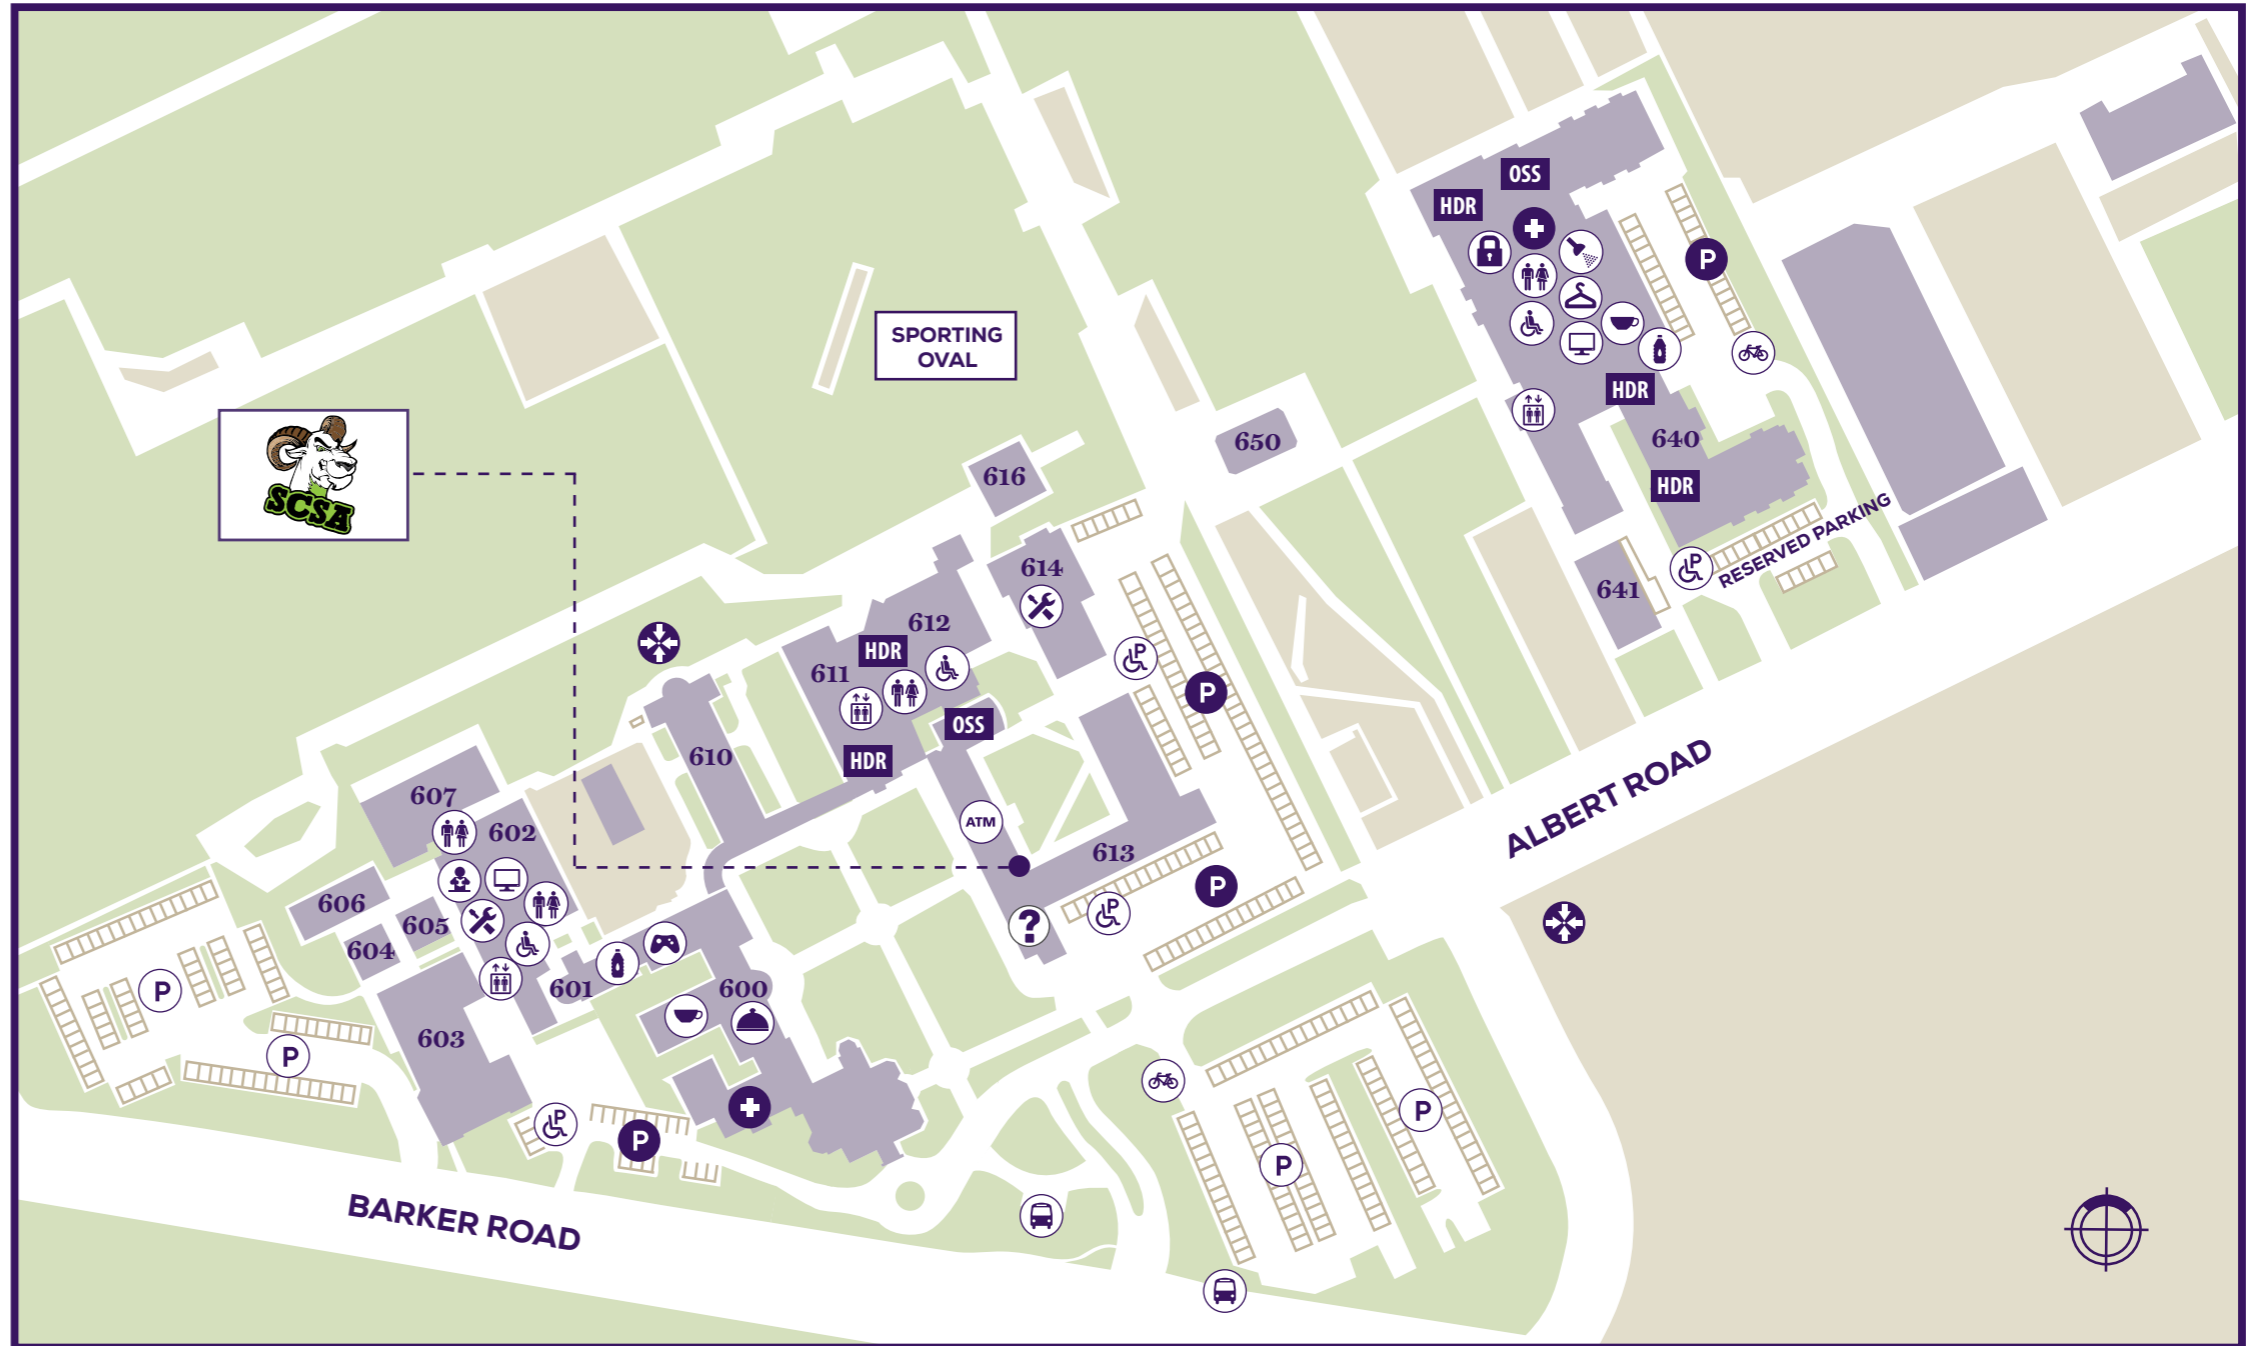

STUDENT AMENITY MAP

Strathfield Campus (Mount Saint Mary)
25A Barker Road, Strathfield, NSW 2135

600	Edmund Rice Building	611	Mullen Building
601	Lecture Hall (Quiet Room)	612	Building
602	Brother D.M. Stewart Library	613	St. Edmund Building
603	McGlade Art Gallery	614	Building
604	Visual Art Hut	616	Biomechanics Lab.
605	Pottery and Ceramics	640	Mary Aikenhead Clinic
606	Library Serials/Mac Lab.	641	Edward Clancy Building
607	Building	650	Building
610	Barron Memorial Chapel		

Student services

BUILDING	LEVEL	DESCRIPTION
602 Bro. D.M. Stewart Library	G	IT assistance / support
613 St. Edmund Building	G	AskACU Centre Campus Ministry Student Enrichment Counselling Services Disability Services Academic Skills Unit Career Development Services International Student Support Strathfield Campus Student Association (SCSA) 613.G.08 Indigenous Higher Education Unit
614 Building	G	ICT Operations & Service Delivery
640 Edward Clancy Building	G	Facilities Management Disability Services
	1	Academic Skills Unit Career Development Services

The University respectfully acknowledges the Dharug/ Dharruk people as the traditional custodians of the land on which this campus is situated.

Legend

	Accessible toilets		Drink/Refill water station		Campus Concierge
	Public Toilets		ATM		AskACU Centre
	Lift		Post Box		PC & Printing Facility
	Changing Room		Accessible Parking		Student Recreation Area
	Shower Room		Staff Parking		Study/Quiet ARea
	Lockers		General Parking Area		IT Support
	Pharmacy		Bike Rack/Lockers		HDR/Post Grad. Room
	First Aid Station		Bus Stop / Station		Office of Student Success
	Cafe		ACU Shuttle Bus		Emergency Assembly Point
			Train Station		